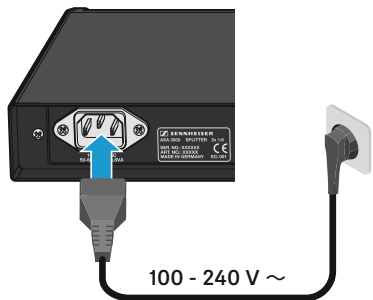

Am Labor 1, 30900 Wedemark, Germany
www.sennheiser.com

Publ. 04/26, 583993/A03

ON/OFF

on

off

Removing input module

Connecting devices

LEDs