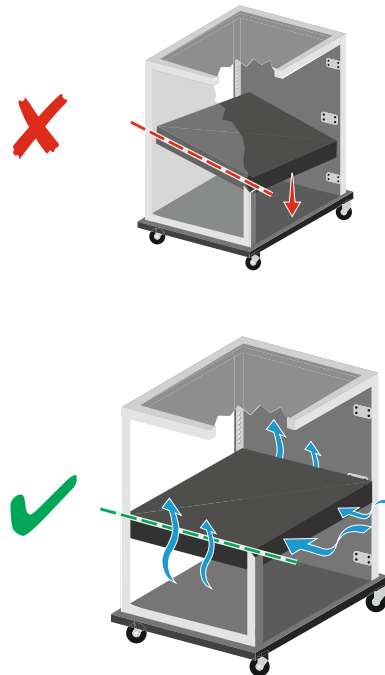

ASA 3000

Active Antenna Splitter

Quick Guide
Kurzanleitung
Guide rapide
Guida rapida
Guía de inicio rápido
Guia rápido
Beknopte handleiding
Krótka instrukcja obsługi
Snabbguide

Kort vejledning
Pikaohje
Γρήγορος οδηγός
Kısa Kılavuz
Краткая инструкция
快速指南
快速使用指南
クイックガイド
퀵 가이드

SENNHEISER

In the box

Operating elements

Setup

OR

www.sennheiser.com/documentation

www.sennheiser.com/download

Sennheiser electronic SE & Co. KG

Am Labor 1, 30900 Wedemark, Germany
www.sennheiser.com

Publ. 04/26, 583993/A03