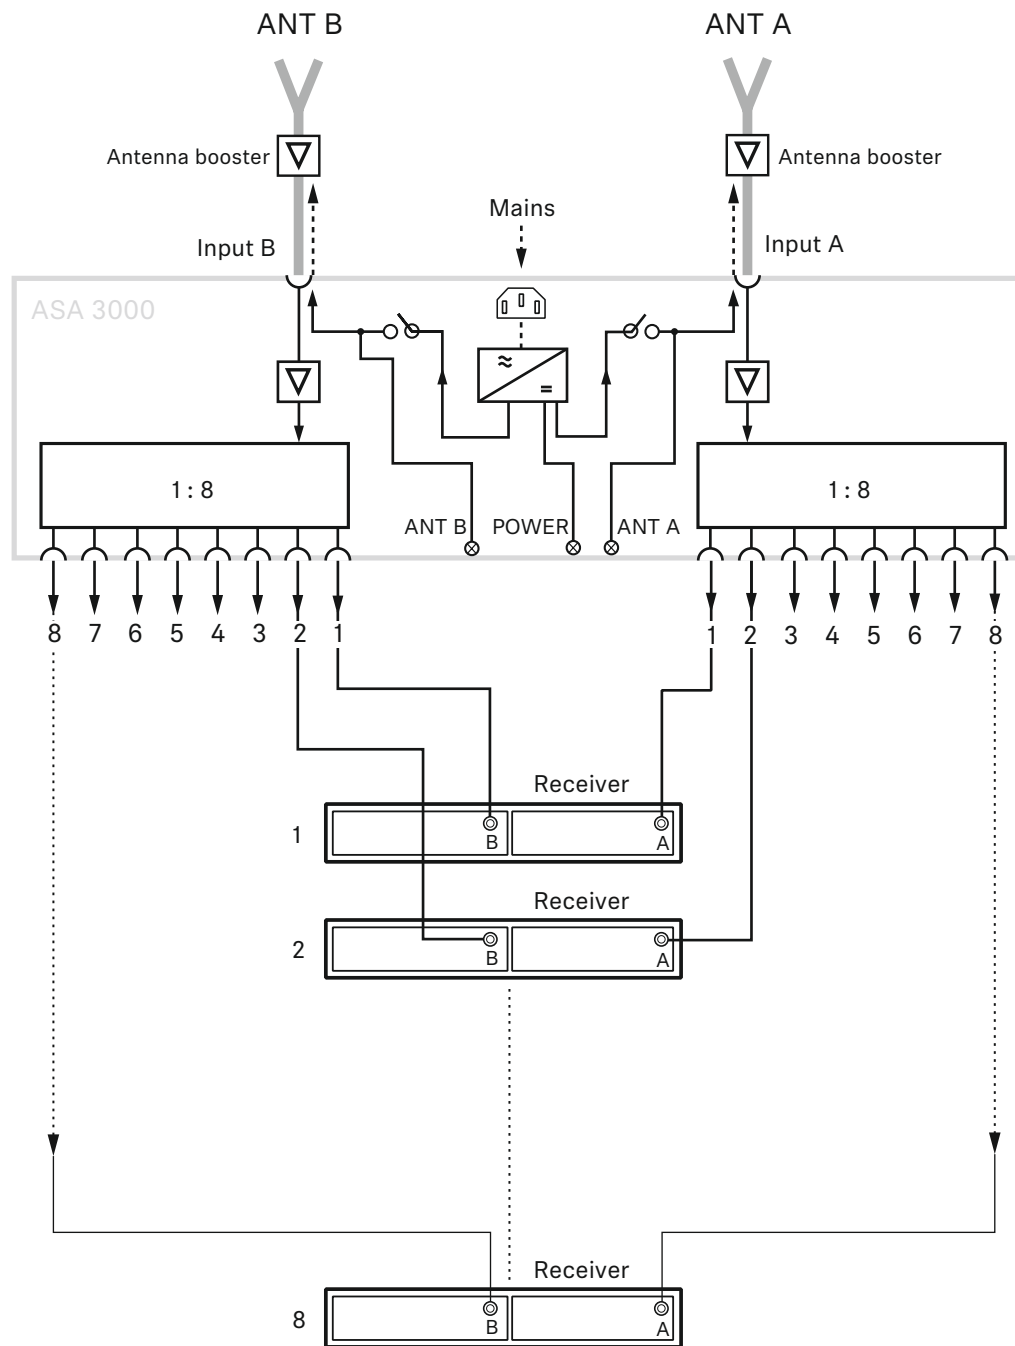

Am Labor 1, 30900 Wedemark, Germany
www.sennheiser.com

Publ. 04/26, 583993/A03

ON/OFF

on

off

Removing input module

Connecting devices

LEDs

ASA 3000 LED POWER

on

off

LED DC FEED DC to antennas

on

off

DC Feed

DC Feed on