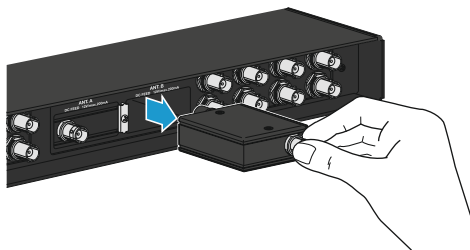

Am Labor 1, 30900 Wedemark, Germany
www.sennheiser.com

Publ. 04/26, 583993/A03

ON/OFF

on

off

Removing input module

Connecting devices

LEDs

ASA 3000 LED POWER

on

off

LED DC FEED DC to antennas

on

off

DC Feed

DC Feed on