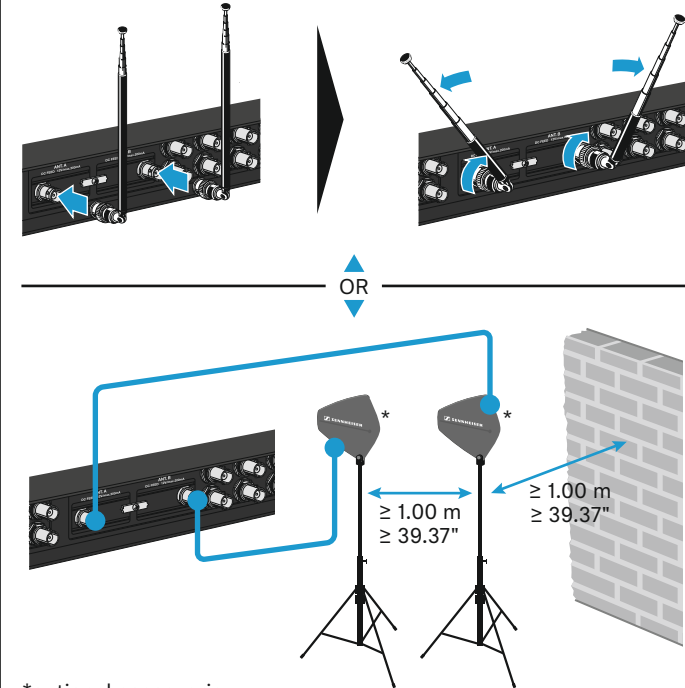

ASA 3000

Active Antenna Splitter

Quick Guide
Kurzanleitung
Guide rapide
Guida rapida
Guía de inicio rápido
Guia rápido
Beknopte handleiding
Krótka instrukcja obsługi
Snabbguide

Kort vejledning
Pikaohje
Γρήγορος οδηγός
Kısa Kılavuz
Краткая инструкция
快速指南
快速使用指南
クイックガイド
퀵 가이드

SENNHEISER

In the box

Operating elements

Setup

OR

www.sennheiser.com/documentation

www.sennheiser.com/download

Sennheiser electronic SE & Co. KG

Am Labor 1, 30900 Wedemark, Germany
www.sennheiser.com

Publ. 04/26, 583993/A03