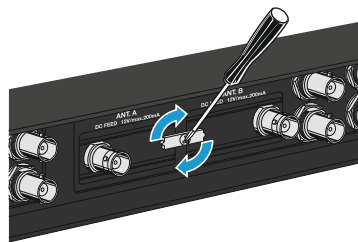

Am Labor 1, 30900 Wedemark, Germany
www.sennheiser.com

Publ. 04/26, 583993/A03

ON/OFF

on

off

Removing input module

Connecting devices

LEDs

ASA 3000 LED POWER

on

off

LED DC FEED DC to antennas

on

off

DC Feed

DC Feed on