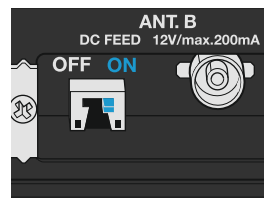

ASA 3000 LED POWER

on

off

LED DC FEED DC to antennas

on

off

DC Feed

DC Feed on