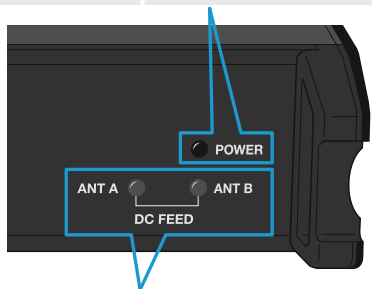

Am Labor 1, 30900 Wedemark, Germany
www.sennheiser.com

Publ. 04/26, 583993/A03

ON/OFF

on

off

Removing input module

Connecting devices

LEDs

ASA 3000 LED POWER

on

off

LED DC FEED DC to antennas

on

off

DC Feed

DC Feed on