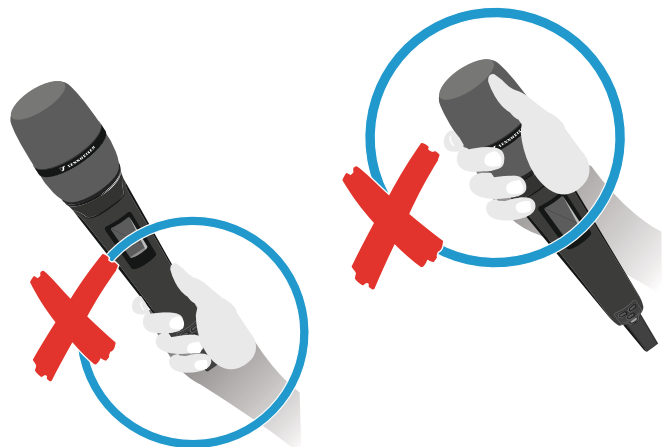

SENNHEISER

Setup

In the box

1 x Protective cap

Cleaning

Accessories

MZW 5000

*MZW 5000 not included