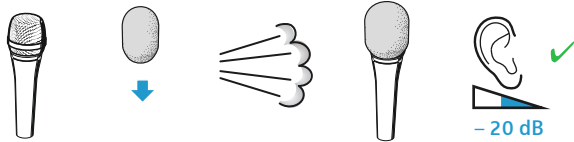

SENNHEISER

Setup

In the box

1 x Protective cap

Cleaning

Accessories

MZW 5000

*MZW 5000 not included

Specifications

Transducer principle	dynamic
Pick-up pattern	super-cardioid
Sensitivity	1,6 mV/Pa
Max. SPL at 1 kHz	154 dB
Dynamic range	136 dB(A)
Frequency response	40 to 16,000 Hz
Color	black
Weight	119 g