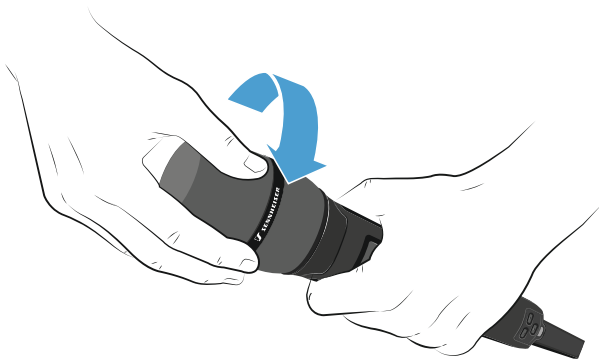

www.sennheiser.com/documentation

www.sennheiser.com/download

MMD 845-1

Quick Guide
Kurzanleitung
Guide de démarrage rapide
Guida rapida
Instrucciones resumidas
Instruções resumidas
Beknopte gebruiksaanwijzing
Krótka instrukcja obsługi
Snabbguide

Kort vejledning
Pikaohje
Γρήγορος οδηγός
Kısa Kılavuz
Краткая инструкция
快速指南
快速使用指南
クイックガイド
퀵 가이드

Sennheiser electronic SE & Co. KG

Am Labor 1, 30900 Wedemark, Germany
www.sennheiser.com

Publ. 02/26, 583918/A03

SENNHEISER

Setup