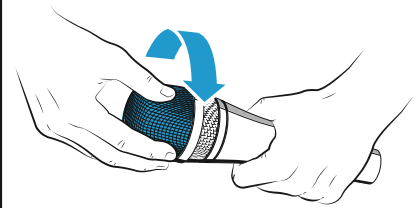

SENNHEISER

Setup

In the box

1 x Protective cap

Cleaning

Accessories

MZW 5000

*MZW 5000 not included