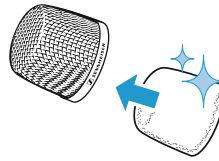

SENNHEISER

Setup

In the box

1 x Protective cap

Cleaning

Accessories

MZW 5000

*MZW 5000 not included