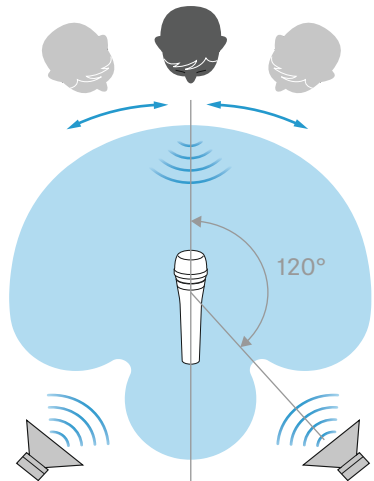

1 x Protective cap