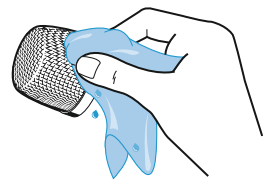

SENNHEISER

Setup

In the box

1 x Protective cap

Cleaning

Accessories

MZW 5000

*MZW 5000 not included