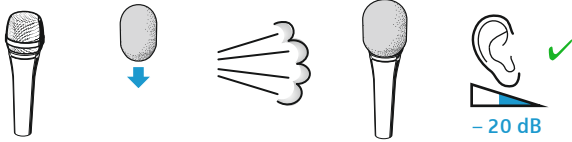

SENNHEISER

Setup

In the box

1 x Protective cap

Cleaning

Accessories

MZW 5000

*MZW 5000 not included

Specifications

Transducer principle	dynamic
Pick-up pattern	super-cardioid
Sensitivity	1,8 mV/Pa
Max. SPL at 1 kHz	154 dB
Dynamic range	136 dB(A)
Frequency response	40 to 18,000 Hz
Color	black
Weight	119 g