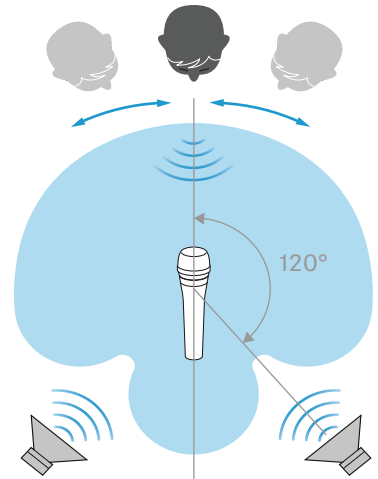

1 x Protective cap