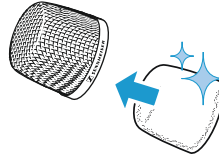

SENNHEISER

Setup

In the box

1 x Protective cap

Cleaning

Accessories

MZW 5000

*MZW 5000 not included