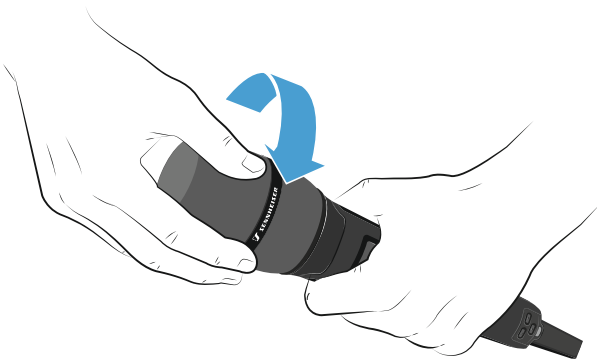

MMD 945-1

www.sennheiser.com/download

Quick Guide
Kurzanleitung
Guide de démarrage rapide
Guida rapida
Instrucciones resumidas
Instruções resumidas
Beknopte gebruiksaanwijzing
Krótka instrukcja obsługi
Snabbguide

Kort vejledning
Pikaohje
Γρήγορος οδηγός
Kısa Kılavuz
Краткая инструкция
快速指南
快速使用指南
クイックガイド
퀵 가이드

Sennheiser electronic SE & Co. KG

Am Labor 1, 30900 Wedemark, Germany
www.sennheiser.com

Publ. 07/24, 583921/A02

SENNHEISER

Setup