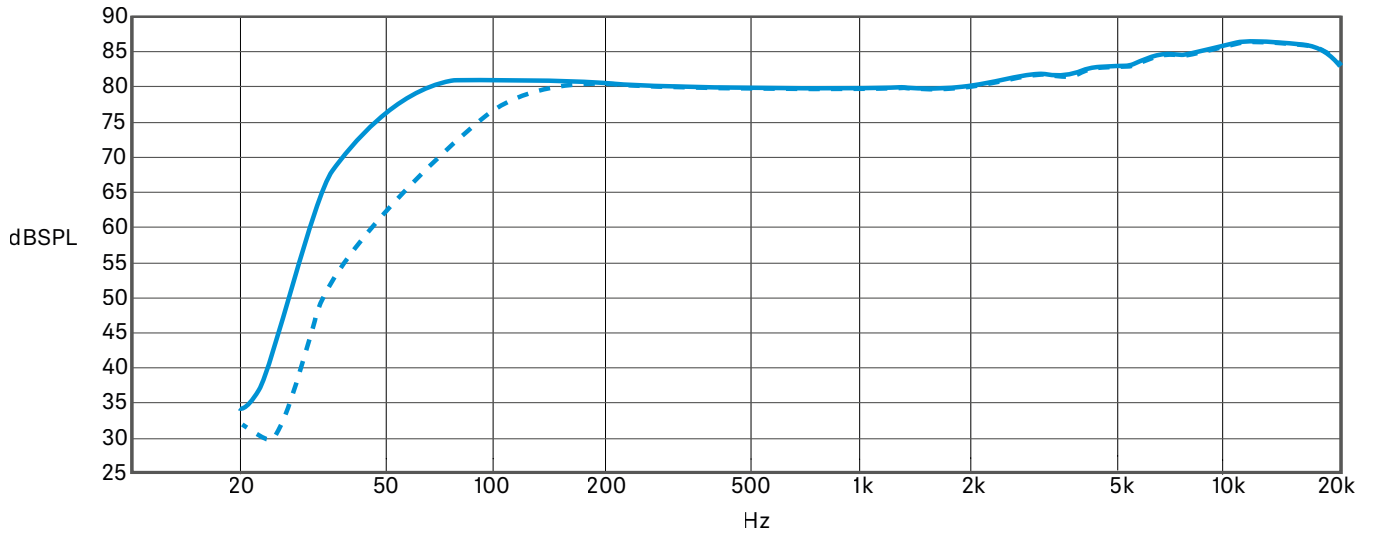

Profile Wireless 1-channel microphone system

FREQUENCY RESPONSE