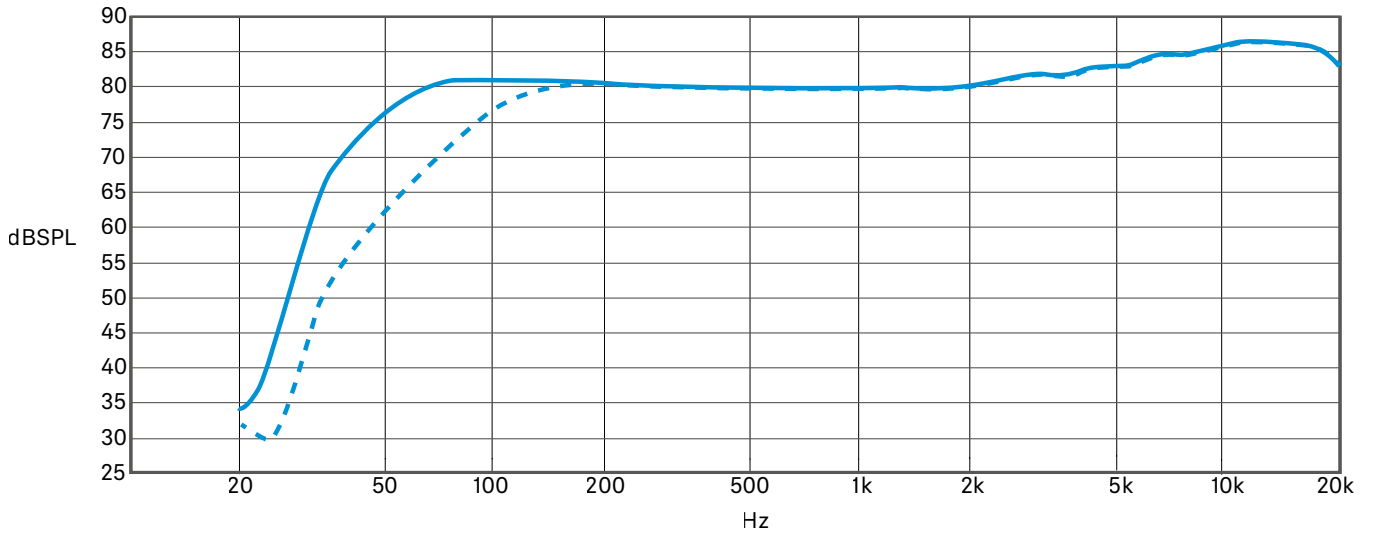

Profile Wireless

2-channel all-in-one microphone system

FREQUENCY RESPONSE

POLAR PATTERN

Profile Wireless

2-channel all-in-one microphone system

DIMENSIONS

Charging Bar