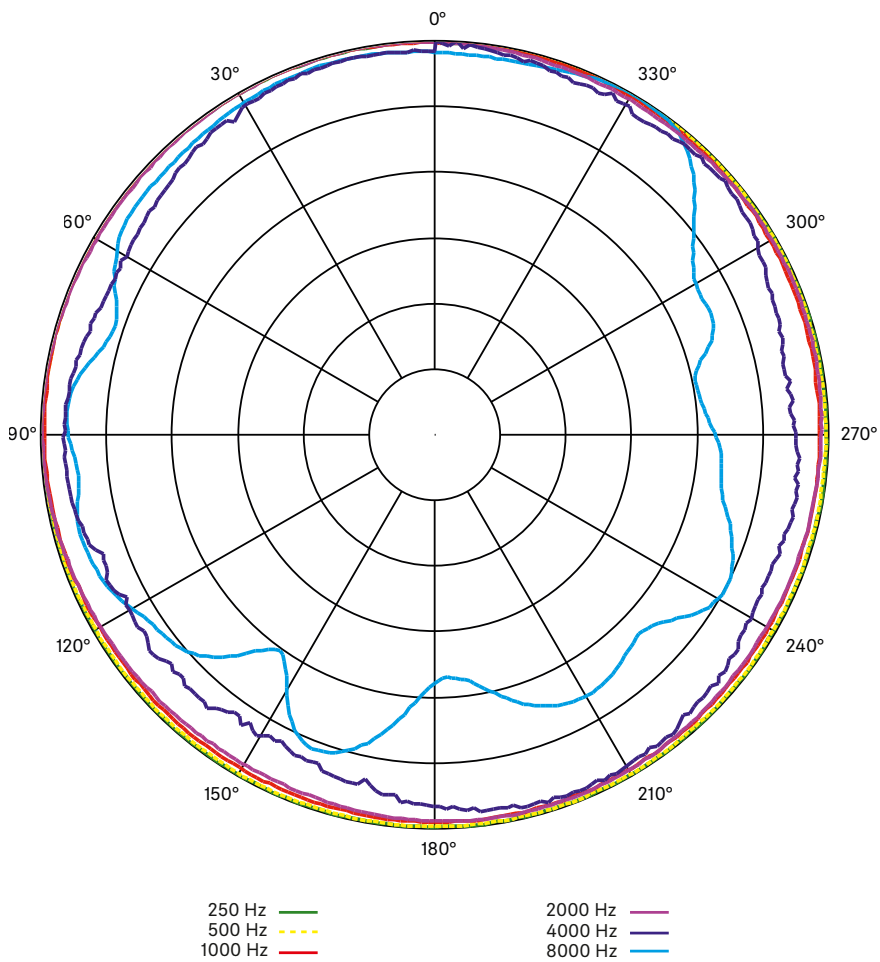

Profile Wireless

2-channel all-in-one microphone system

FREQUENCY RESPONSE

POLAR PATTERN

Profile Wireless

2-channel all-in-one microphone system

DIMENSIONS

Charging Bar