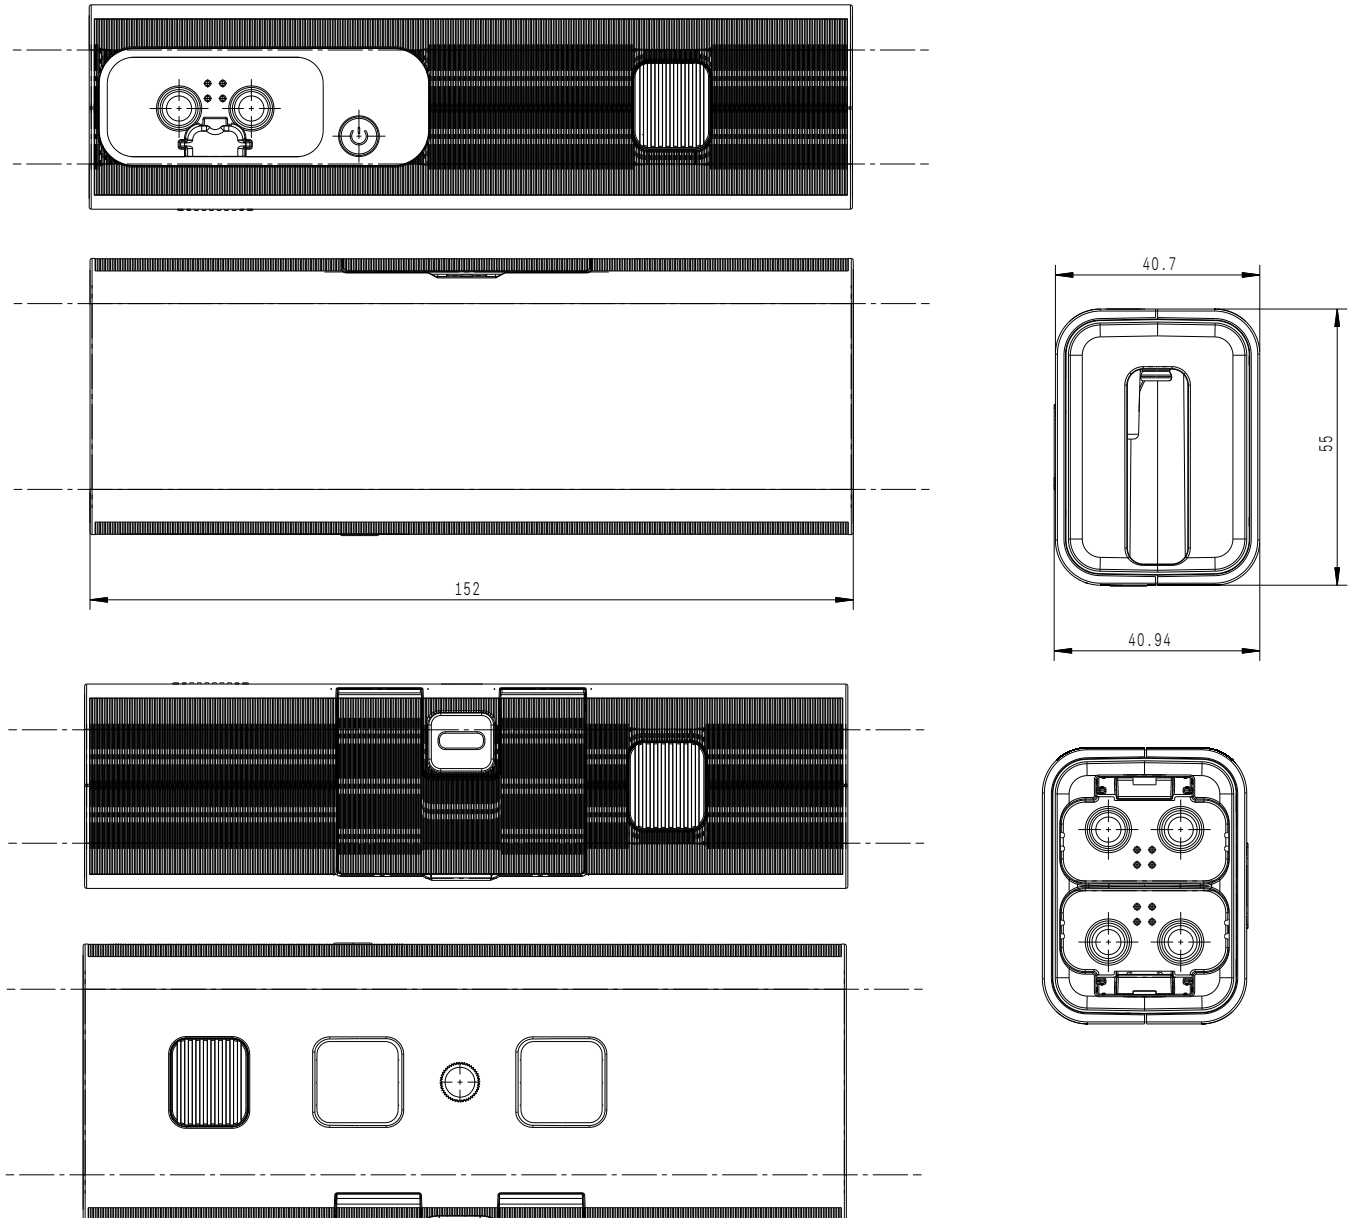

Profile Wireless

2-channel all-in-one microphone system

FREQUENCY RESPONSE

POLAR PATTERN

Profile Wireless

2-channel all-in-one microphone system

DIMENSIONS

Charging Bar