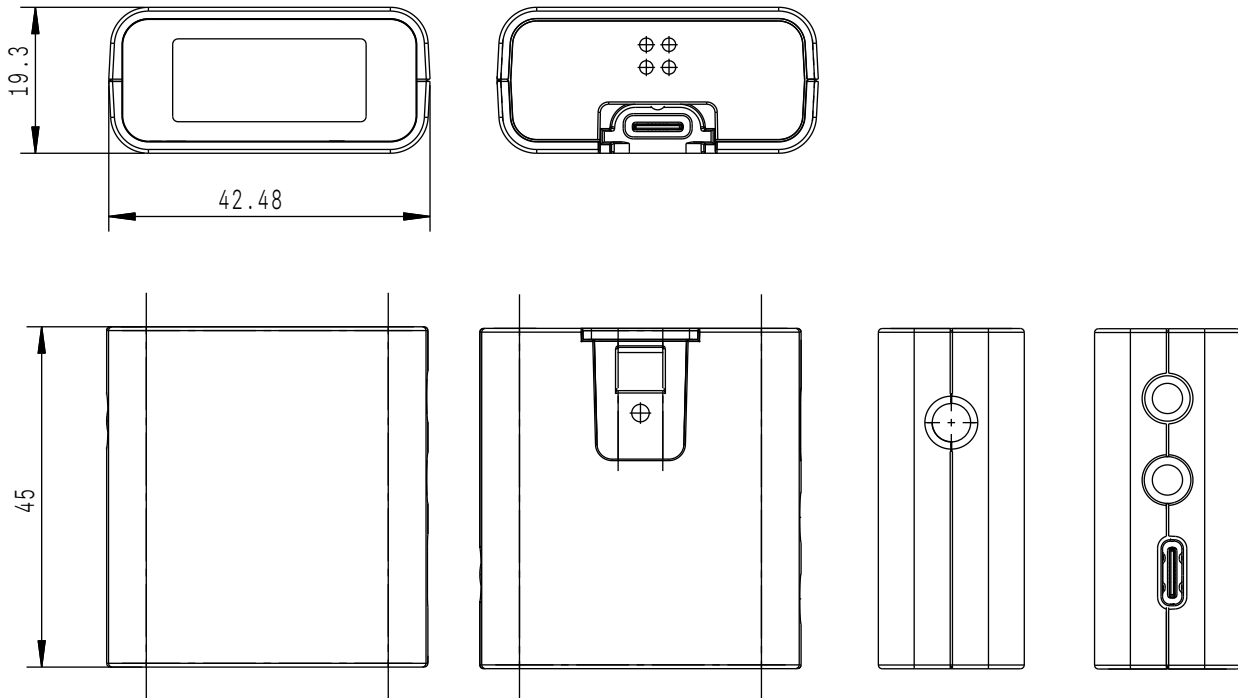

ACCESSORIES

Profile Wireless Charging Bar	Multi-Function Charging Case	Art. no. 700267
Profile Wireless Receiver	Small Two-Channel Receiver	Art. no. 700269
Profile Wireless Transmitter	Clip-on Mic Transmitter	Art. no. 700268
Profile Wireless USB-C ADPT	USB-C Adapter	Art. no. 700275
Profile Wireless Lightning ADPT	Lightning Adapter	Art. no. 700273
Profile Wireless Cold Shoe	Cold Shoe Adapter	Art. no. 700274
Profile Wireless Clip Magnet	Small Mounting Magnet	Art. no. 700270
Profile Wireless TX Windscreen	Microphone Windscreen	Art. no. 700271
Profile Wireless CB Windscreen	Charging Bar Windscreen	Art. no. 700481
CL 35 TRS w/o Lock	3.5 mm TRS Coiled Cable without Lock	Art. no. 700272
Profile Wireless Pouch	Carrying Pouch	Art. no. 700276
Profile Wireless Pouch small	Small Carrying Pouch	Art. no. 700279

Profile Wireless

2-channel all-in-one microphone system

FREQUENCY RESPONSE

POLAR PATTERN

Profile Wireless

2-channel all-in-one microphone system

DIMENSIONS

Charging Bar

Profile Wireless

2-channel all-in-one microphone system

Receiver

Transmitter