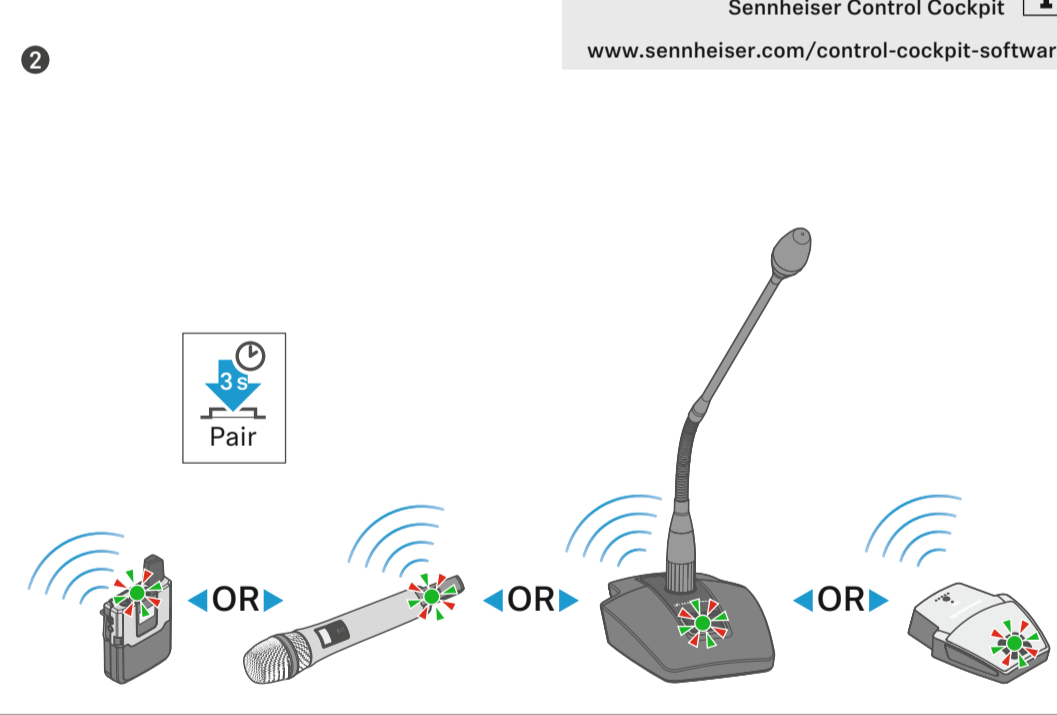

Pairing via Sennheiser Control Cockpit
www.sennheiser.com/control-cockpit-software