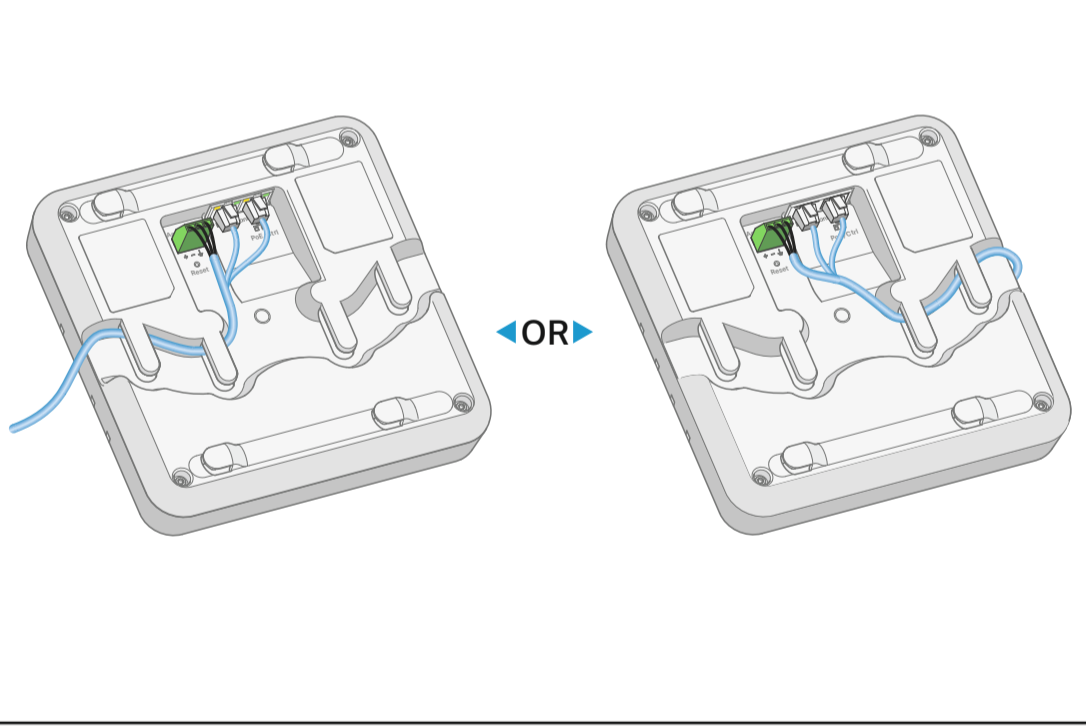

Am Labor 1, 30900 Wedemark, Germany
www.sennheiser.com

Publ. 05/26, 583940/A05

In the box

Connecting

Single Cable Mode (Factory Default)

Audio Redundancy Mode

Split Mode

Configuration via Audinate Dante Controller | www.audinate.com

Cable Routing

Wall

Ceiling

*not included

Tripod / Mic Stand

VESA 100

*not included

Pairing