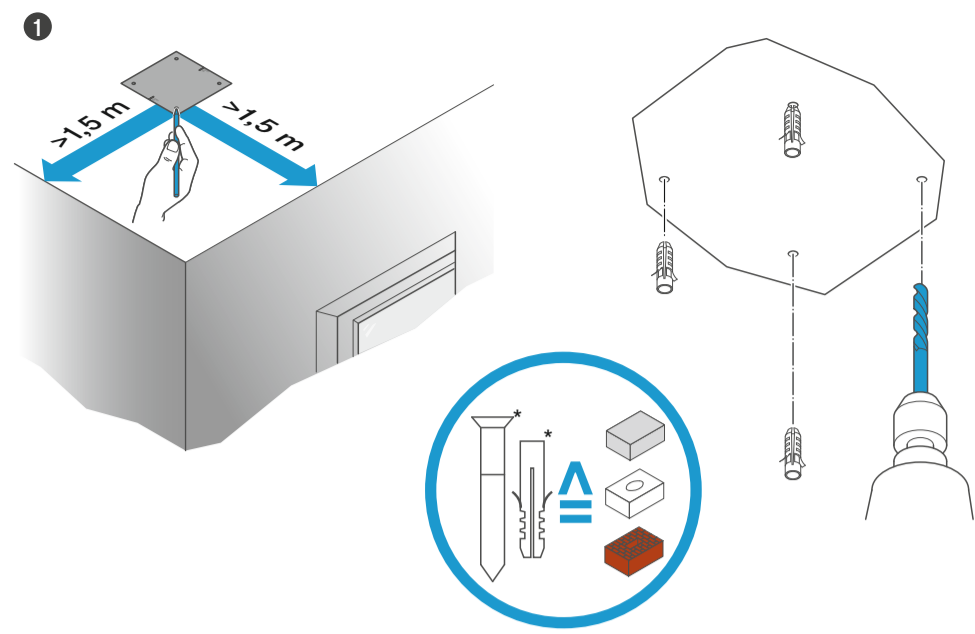

Am Labor 1, 30900 Wedemark, Germany
www.sennheiser.com

Publ. 05/26, 583940/A05

In the box

Connecting

Single Cable Mode (Factory Default)

Audio Redundancy Mode

Split Mode

Configuration via Audinate Dante Controller | www.audinate.com

Cable Routing

Wall

Ceiling

*not included

Tripod / Mic Stand

VESA 100

*not included

Pairing