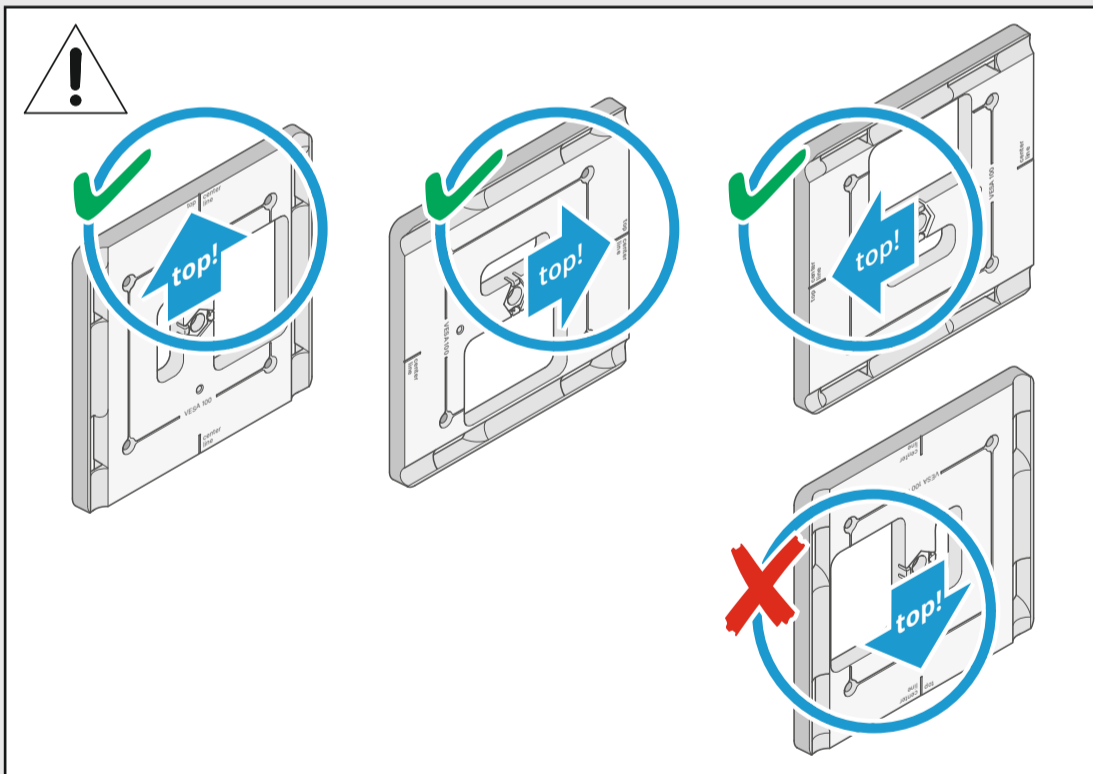

Am Labor 1, 30900 Wedemark, Germany
www.sennheiser.com

Publ. 05/26, 583940/A05

In the box

Connecting

Single Cable Mode (Factory Default)

Audio Redundancy Mode

Split Mode

Configuration via Audinate Dante Controller | www.audinate.com

Cable Routing

Wall

Ceiling

*not included

Tripod / Mic Stand

VESA 100

*not included

Pairing