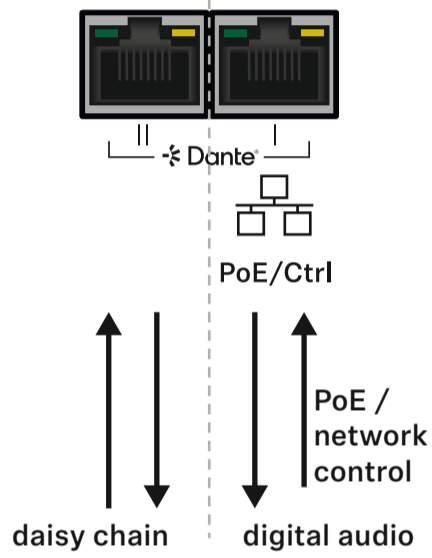

Am Labor 1, 30900 Wedemark, Germany
www.sennheiser.com

Publ. 05/26, 583940/A05

In the box

Connecting

Single Cable Mode (Factory Default)

Audio Redundancy Mode

Split Mode

Configuration via Audinate Dante Controller | www.audinate.com

Cable Routing

Wall

Ceiling

*not included

Tripod / Mic Stand

VESA 100

*not included

Pairing