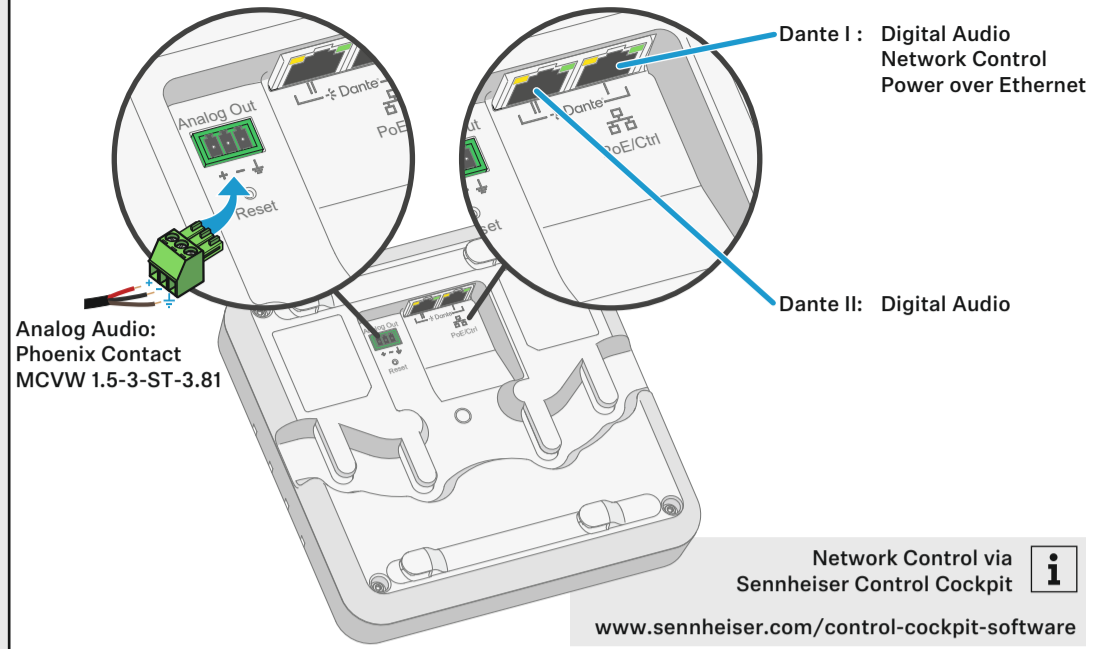

Am Labor 1, 30900 Wedemark, Germany
www.sennheiser.com

Publ. 05/26, 583940/A05

In the box

Connecting

Single Cable Mode (Factory Default)

Audio Redundancy Mode

Split Mode

Configuration via Audinate Dante Controller | www.audinate.com

Cable Routing

Wall

Ceiling

*not included

Tripod / Mic Stand

VESA 100

*not included

Pairing