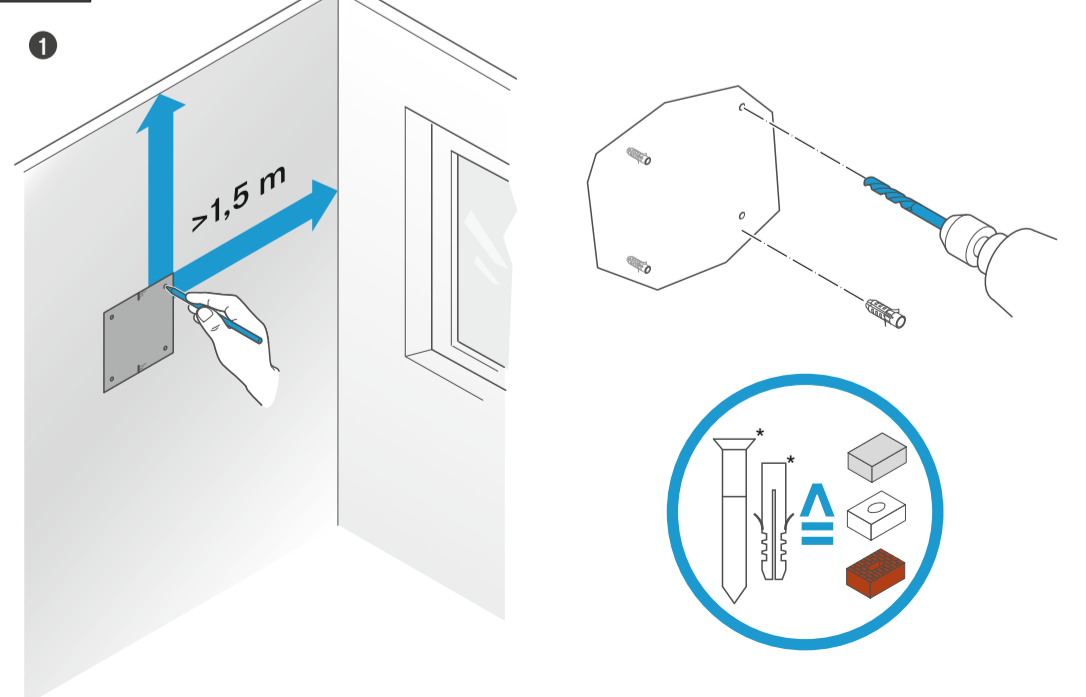

Am Labor 1, 30900 Wedemark, Germany
www.sennheiser.com

Publ. 05/26, 583940/A05

In the box

Connecting

Single Cable Mode (Factory Default)

Audio Redundancy Mode

Split Mode

Configuration via Audinate Dante Controller | www.audinate.com

Cable Routing

Wall

Ceiling

*not included

Tripod / Mic Stand

VESA 100

*not included

Pairing