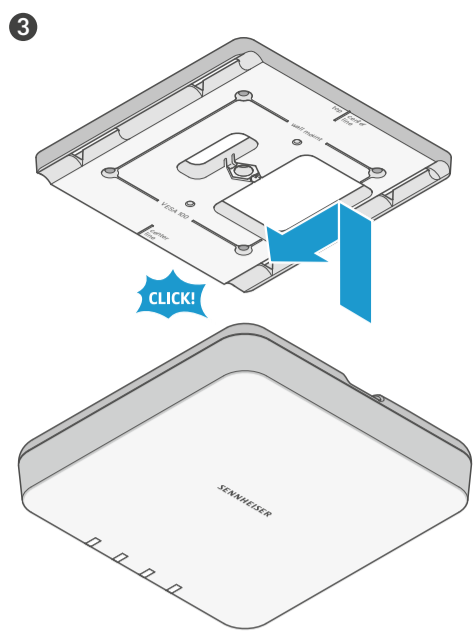

Am Labor 1, 30900 Wedemark, Germany
www.sennheiser.com

Publ. 05/26, 583940/A05

In the box

Connecting

Single Cable Mode (Factory Default)

Audio Redundancy Mode

Split Mode

Configuration via Audinate Dante Controller | www.audinate.com

Cable Routing

Wall

Ceiling

*not included

Tripod / Mic Stand

VESA 100

*not included

Pairing