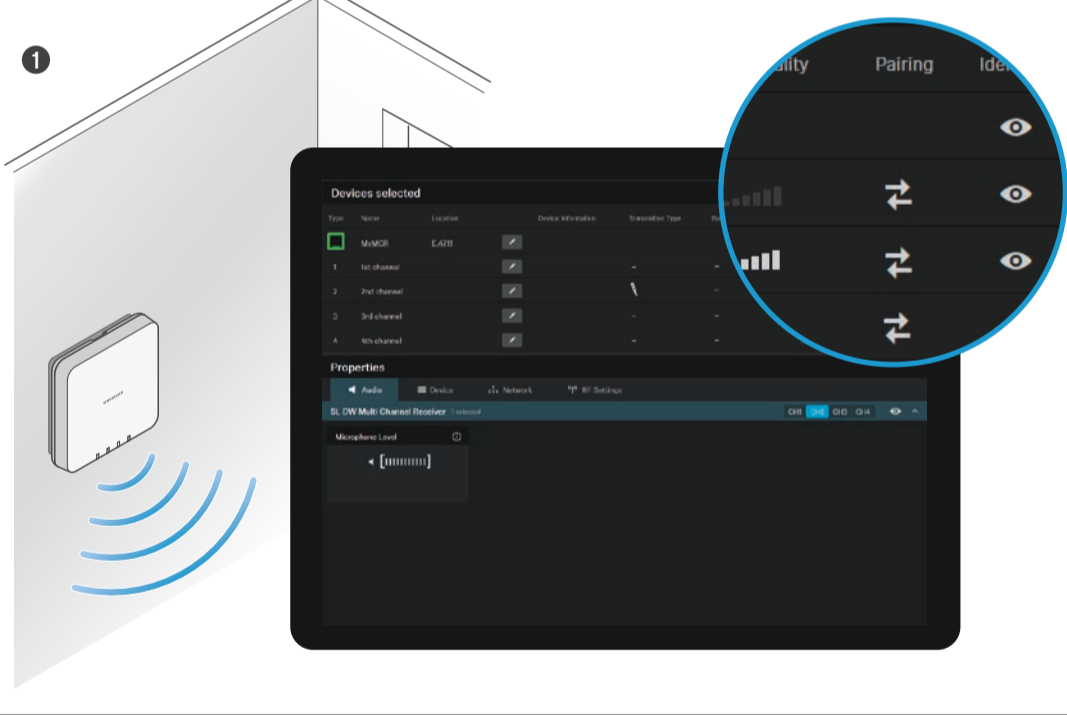

Cable Routing

Wall

Ceiling

*not included

Tripod / Mic Stand

VESA 100

*not included

Pairing