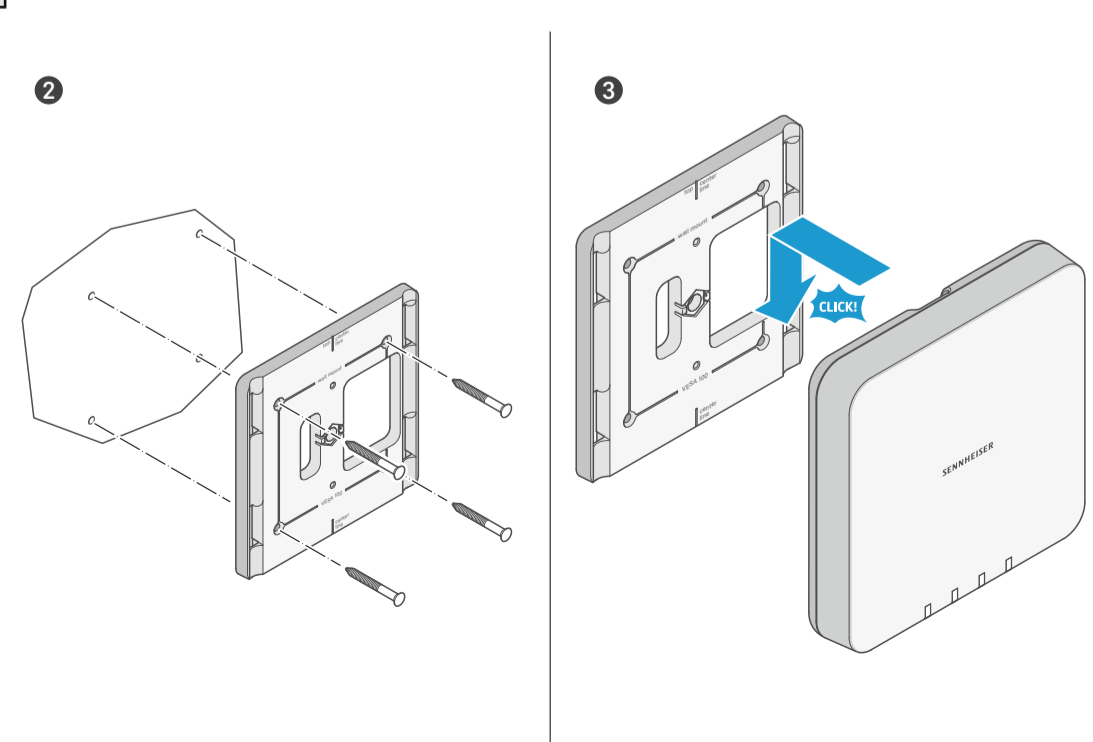

Am Labor 1, 30900 Wedemark, Germany
www.sennheiser.com

Publ. 05/26, 583940/A05

In the box

Connecting

Single Cable Mode (Factory Default)

Audio Redundancy Mode

Split Mode

Configuration via Audinate Dante Controller | www.audinate.com

Cable Routing

Wall

Ceiling

*not included

Tripod / Mic Stand

VESA 100

*not included

Pairing