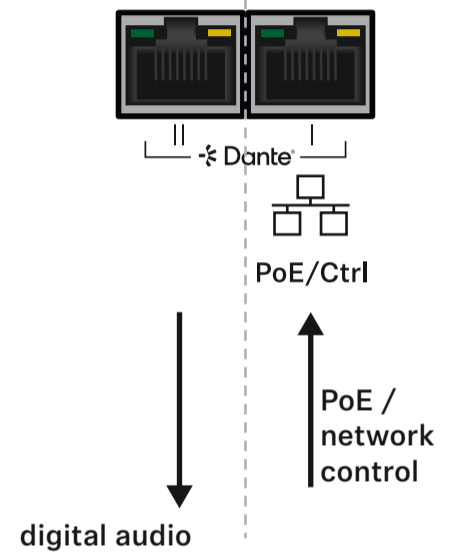

Am Labor 1, 30900 Wedemark, Germany
www.sennheiser.com

Publ. 05/26, 583940/A05

In the box

Connecting

Single Cable Mode (Factory Default)

Audio Redundancy Mode

Split Mode

Configuration via Audinate Dante Controller | www.audinate.com

Cable Routing

Wall

Ceiling

*not included

Tripod / Mic Stand

VESA 100

*not included

Pairing