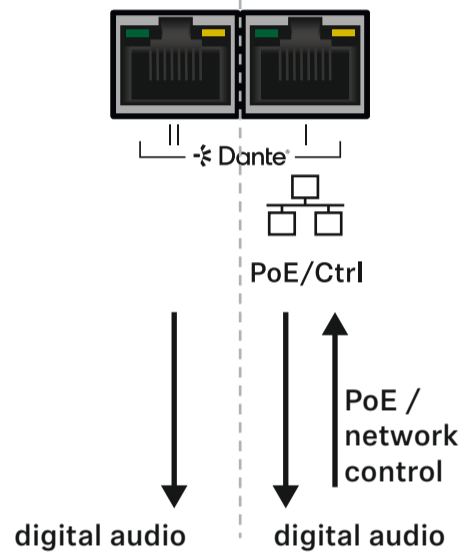

Am Labor 1, 30900 Wedemark, Germany
www.sennheiser.com

Publ. 05/26, 583940/A05

In the box

Connecting

Single Cable Mode (Factory Default)

Audio Redundancy Mode

Split Mode

Configuration via Audinate Dante Controller | www.audinate.com

Cable Routing

Wall

Ceiling

*not included

Tripod / Mic Stand

VESA 100

*not included

Pairing