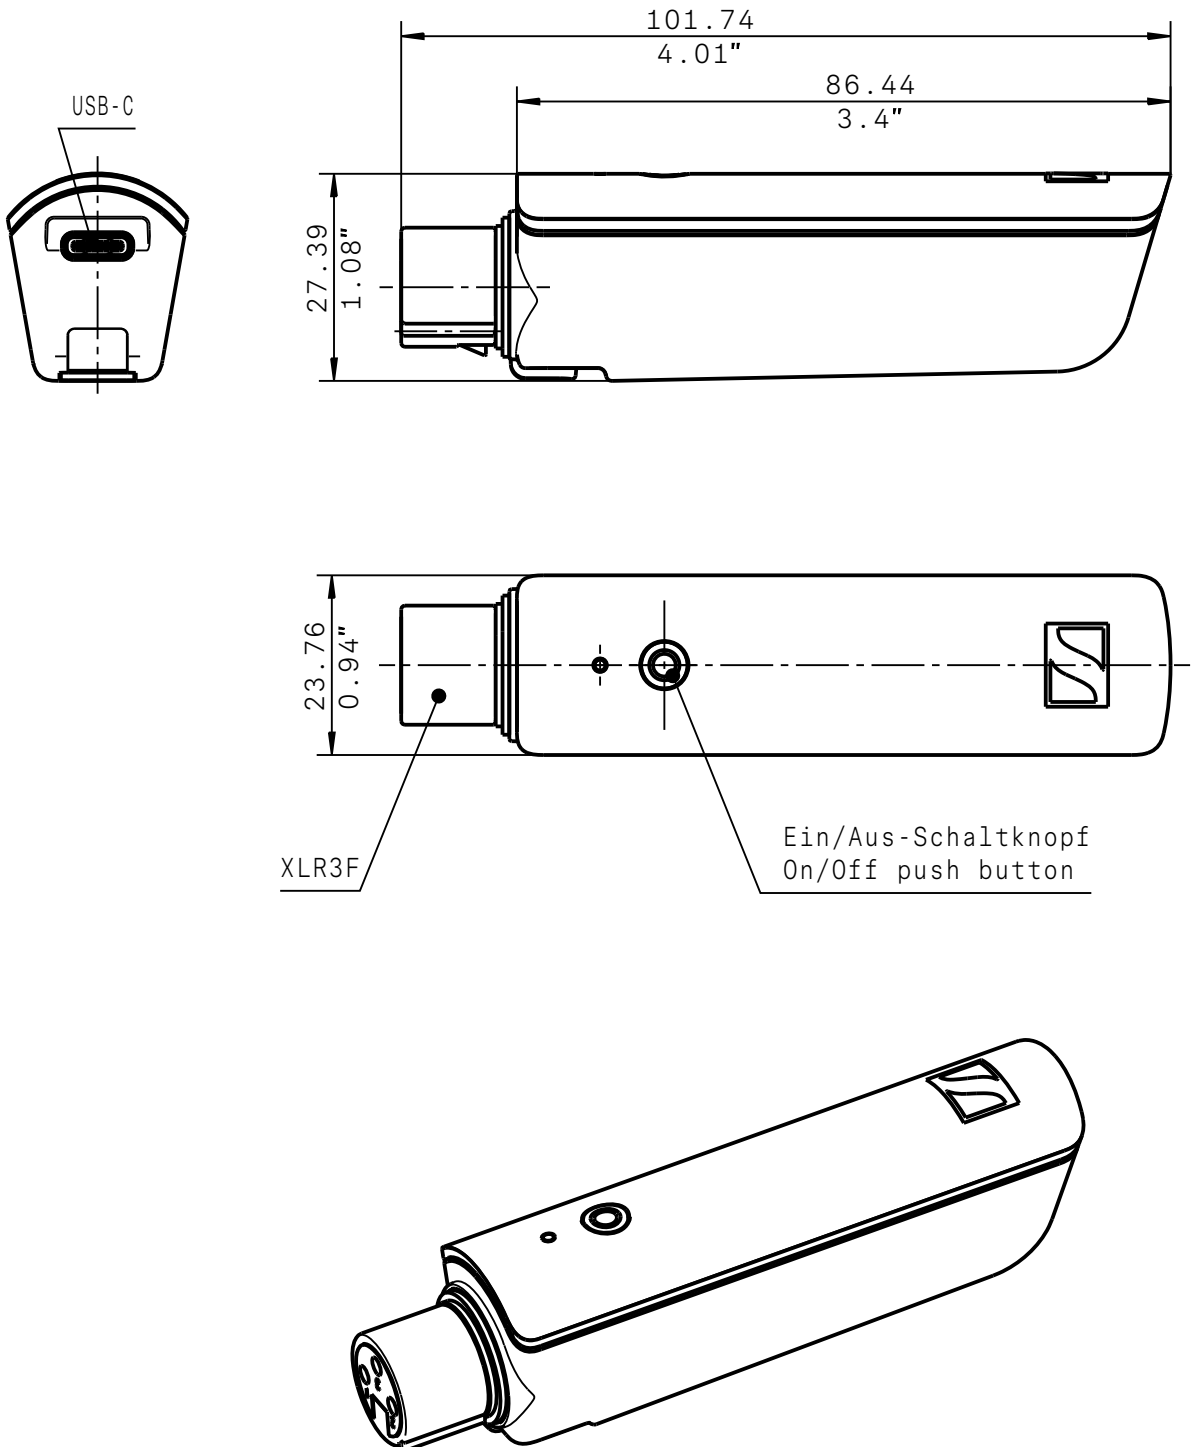

Product properties:

Dimensions

XSW-D XLR FEMALE TX	approx. 102 x 24 x 28 mm
XSW-D MINI JACK TX	approx. 86 x 24 x 28 mm
XSW-D INSTRUMENT TX	approx. 122 x 24 x 28 mm
XSW-D XLR MALE RX	approx. 109 x 24 x 28 mm
XSW-D MINI JACK RX	approx. 86 x 24 x 28 mm
XSW-D INSTRUMENT RX	approx. 122 x 24 x 28 mm
XSW-D PEDALBOARD RX	approx. 130 x 82 x 51 mm

XSW-D BELTPACK CLIP Art. no. 508650

Transmitter belt clip

XSW-D HOTSHOE MOUNT Art. no. 508651

Camera mount for XSW-D receivers

XS Wireless Digital Portable ENG Set

DIMENSIONS

XSW-D XLR FEMALE TX

XS Wireless Digital Portable ENG Set

DIMENSIONS

XSW-D MINI JACK TX | XSW-D MINI JACK RX