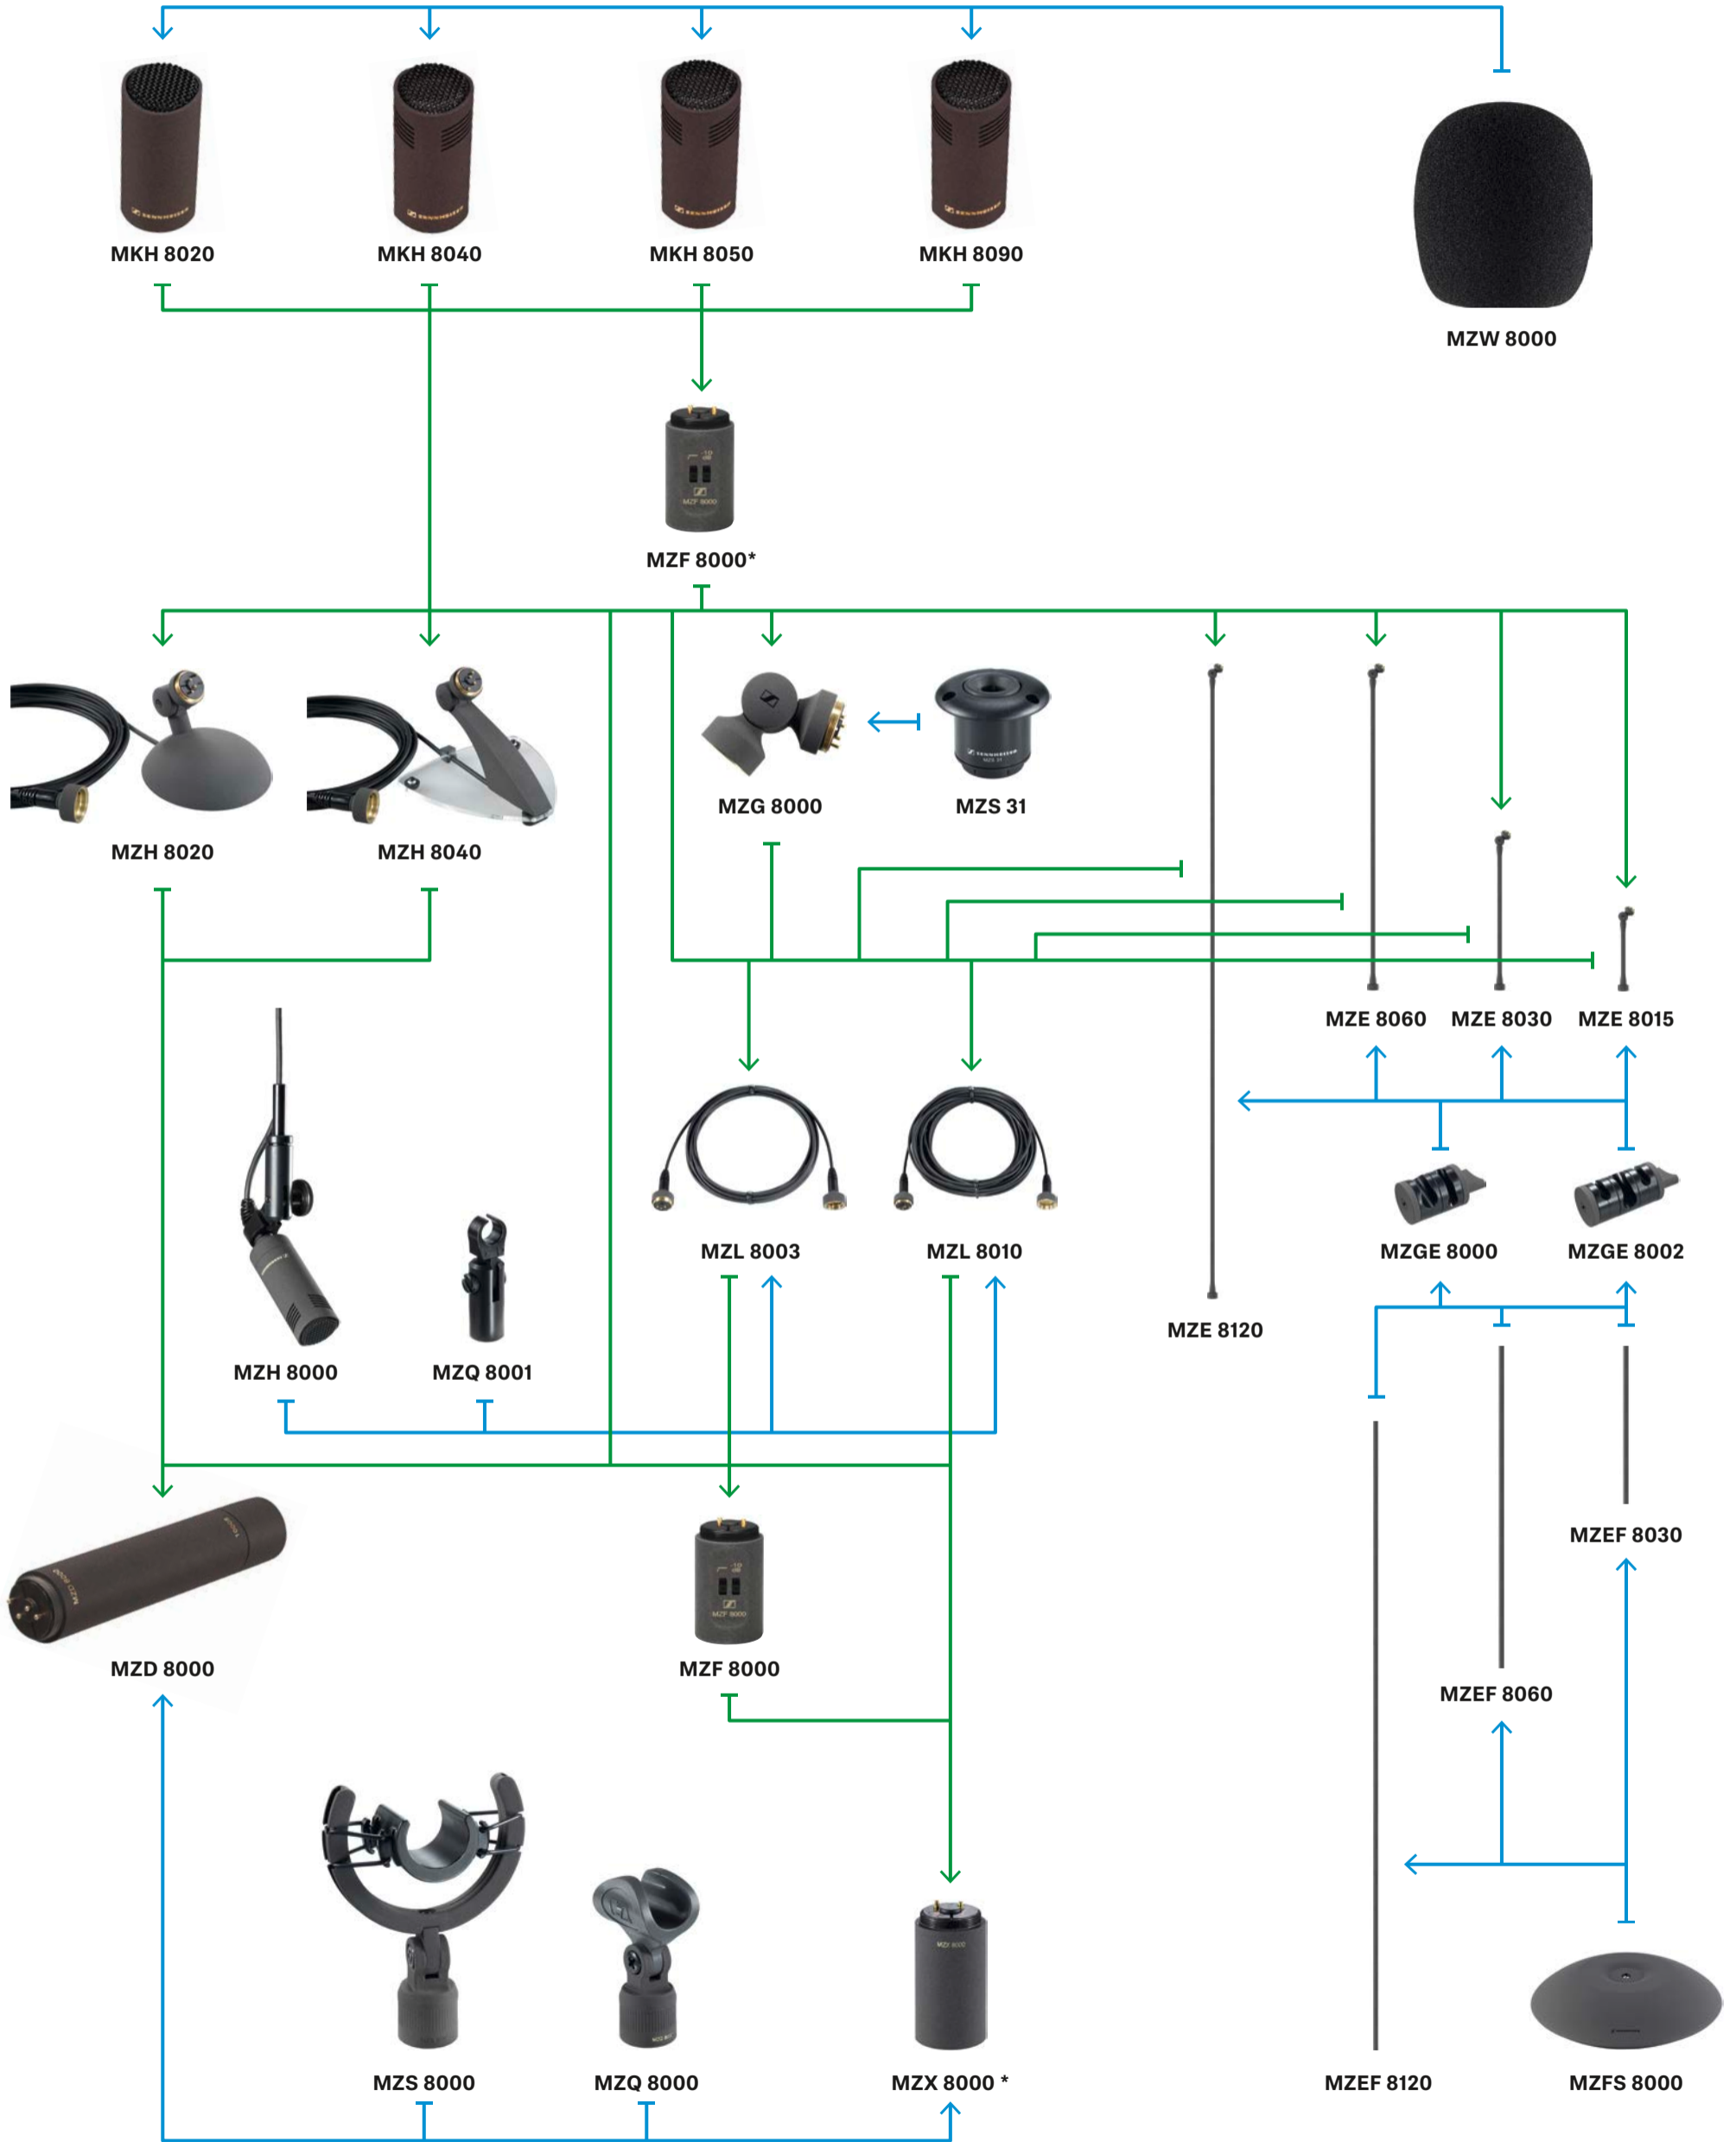

MKH 8000 Series Microphone and accessories overview

audio signal 
mounting accessories 

*Screw filter module MZF 8000 at suitable place between microphone head and XLR module.