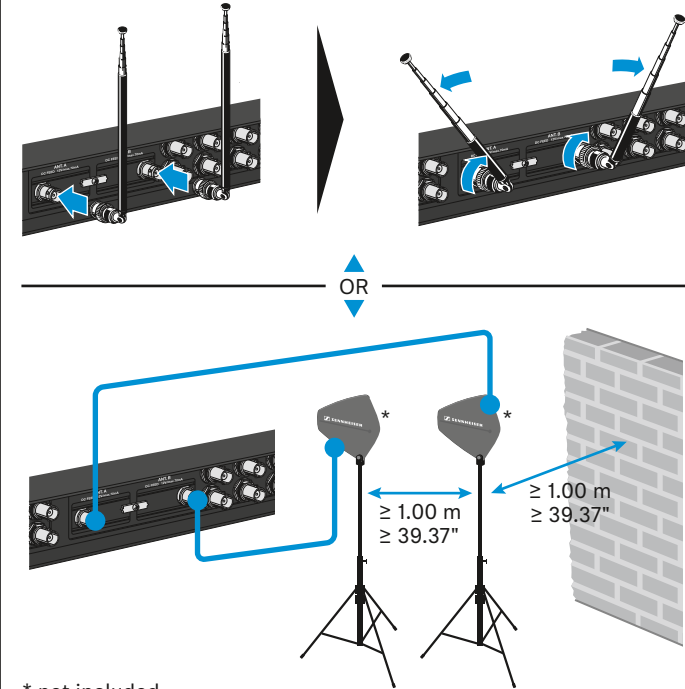

ASA 3000

Active Antenna Splitter

Quick Guide
Kurzanleitung
Guide rapide
Guida rapida
Guía de inicio rápido
Guia rápido
Beknopte handleiding
Krótka instrukcja obsługi
Snabbguide

Kort vejledning
Pikaohje
Γρήγορος οδηγός
Kısa Kılavuz
Краткая инструкция
快速指南
快速使用指南
クイックガイド
퀵 가이드

SENNHEISER

In the box

Operating elements

Setup

OR

* not included

Online at
www.sennheiser.com/download
ASA 3000_

Sennheiser electronic GmbH & Co. KG

Am Labor 1, 30900 Wedemark, Germany
www.sennheiser.com

Printed in Germany, Publ. 09/19, 583993/A01