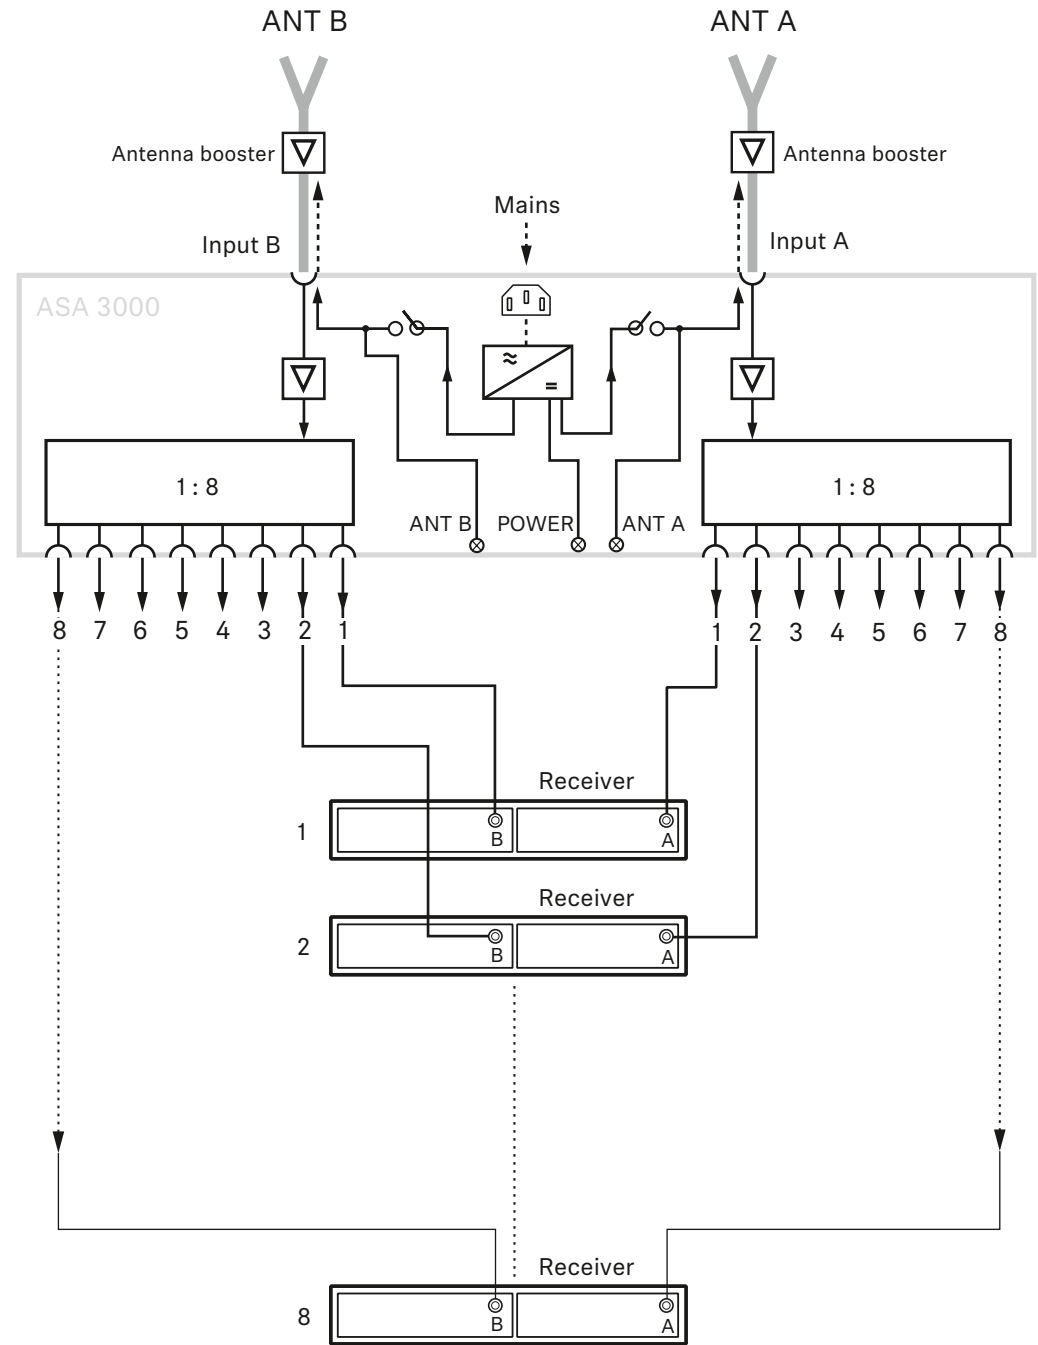

Am Labor 1, 30900 Wedemark, Germany
www.sennheiser.com

Printed in Germany, Publ. 09/19, 583993/A01

ON/OFF

on

off

Removing input module

Connecting devices

LEDs

ASA 3000 LED POWER

on

off

LED DC FEED DC to antennas

on

off

DC Feed

DC Feed on