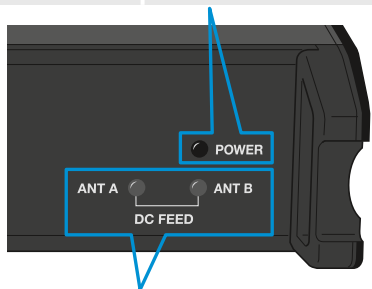

Am Labor 1, 30900 Wedemark, Germany
www.sennheiser.com

Printed in Germany, Publ. 09/19, 583993/A01

ON/OFF

on

off

Removing input module

Connecting devices

LEDs

ASA 3000 LED POWER

on

off

LED DC FEED DC to antennas

on

off

DC Feed

DC Feed on