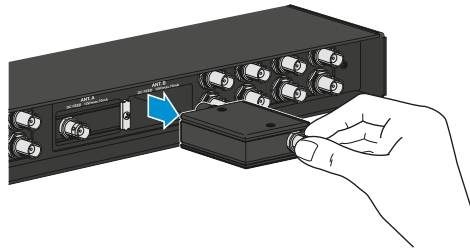

Am Labor 1, 30900 Wedemark, Germany
www.sennheiser.com

Printed in Germany, Publ. 09/19, 583993/A01

ON/OFF

on

off

Removing input module

Connecting devices

LEDs

ASA 3000 LED POWER

on

off

LED DC FEED DC to antennas

on

off

DC Feed

DC Feed on