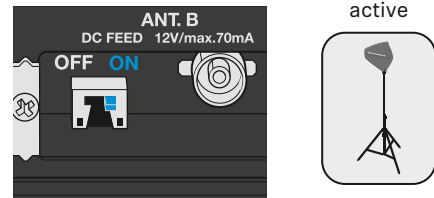

ASA 3000 LED POWER

on

off

LED DC FEED DC to antennas

on

off

DC Feed

DC Feed on