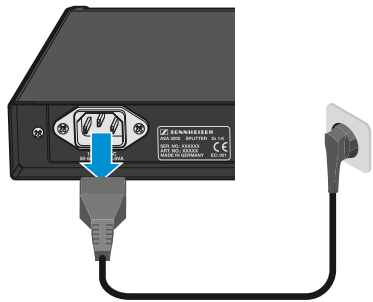

Am Labor 1, 30900 Wedemark, Germany
www.sennheiser.com

Printed in Germany, Publ. 09/19, 583993/A01

ON/OFF

on

off

Removing input module

Connecting devices

LEDs

ASA 3000 LED POWER

on

off

LED DC FEED DC to antennas

on

off

DC Feed

DC Feed on