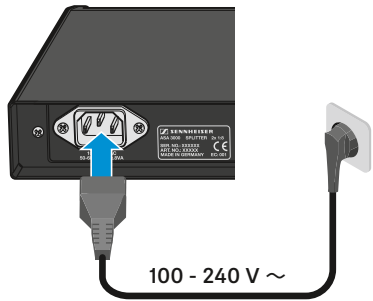

Am Labor 1, 30900 Wedemark, Germany
www.sennheiser.com

Printed in Germany, Publ. 09/19, 583993/A01

ON/OFF

on

off

Removing input module

Connecting devices

LEDs