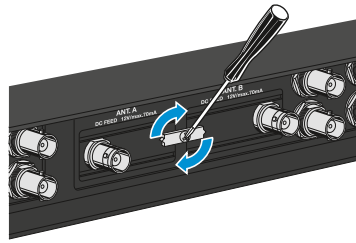

Am Labor 1, 30900 Wedemark, Germany
www.sennheiser.com

Printed in Germany, Publ. 09/19, 583993/A01

ON/OFF

on

off

Removing input module

Connecting devices

LEDs

ASA 3000 LED POWER

on

off

LED DC FEED DC to antennas

on

off

DC Feed

DC Feed on