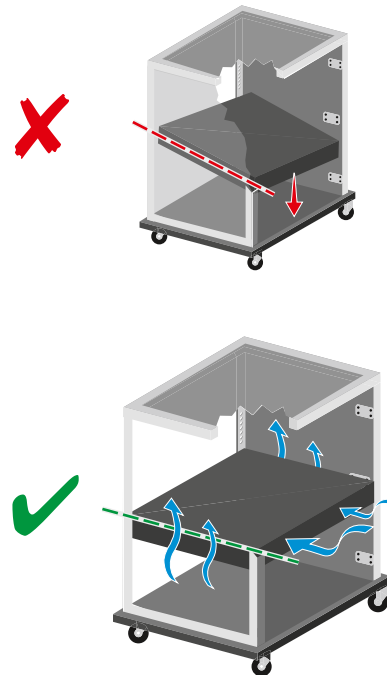

ASA 3000

Active Antenna Splitter

Quick Guide
Kurzanleitung
Guide rapide
Guida rapida
Guía de inicio rápido
Guia rápido
Beknopte handleiding
Krótka instrukcja obsługi
Snabbguide

Kort vejledning
Pikaohje
Γρήγορος οδηγός
Kısa Kılavuz
Краткая инструкция
快速指南
快速使用指南
クイックガイド
퀵 가이드

SENNHEISER

In the box

Operating elements

Setup

OR

* not included

Online at
www.sennheiser.com/download
ASA 3000_

Sennheiser electronic GmbH & Co. KG

Am Labor 1, 30900 Wedemark, Germany
www.sennheiser.com

Printed in Germany, Publ. 09/19, 583993/A01