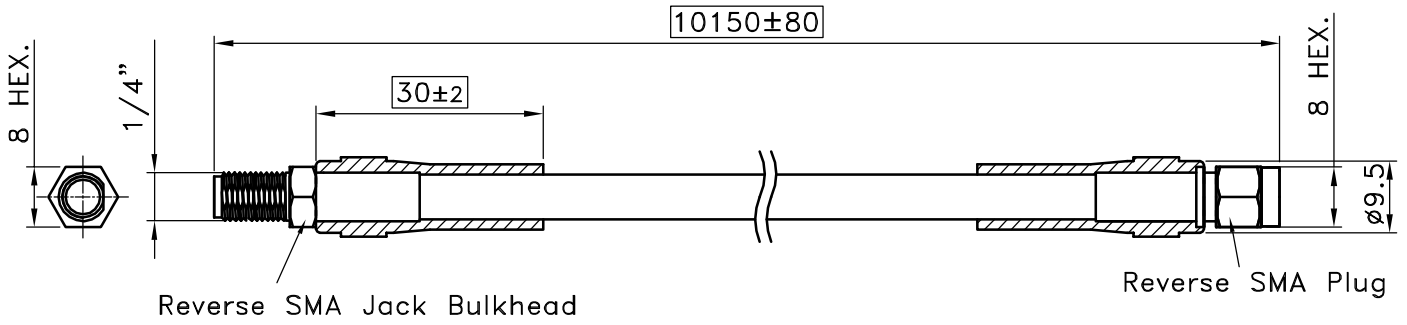

SpeechLine Digital Wireless Antenna Cables

DIMENSIONS

CL 5 | CL 10 | CL 20