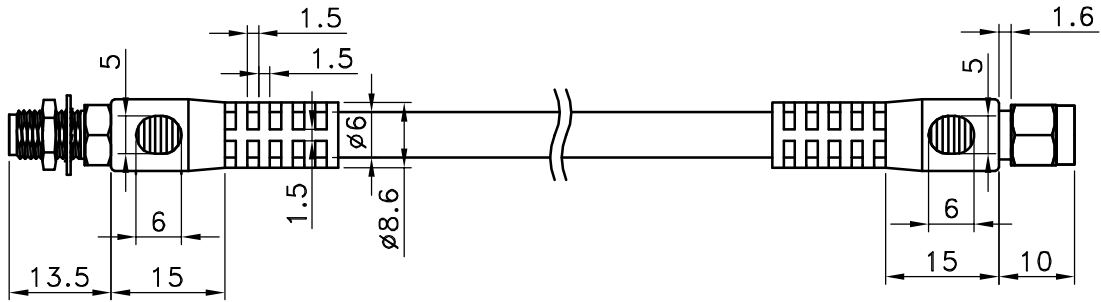

Length	5 m
Connector 1	Reverse SMA plug
Connector 2	Reverse SMA plug
Attenuation	2.5 dB

CL 10 PP

Length	10 m
Connector 1	Reverse SMA plug
Connector 2	Reverse SMA plug
Attenuation	5 dB

CL 20 PP

Length	20 m
Connector 1	Reverse SMA plug
Connector 2	Reverse SMA plug
Attenuation	10 dB

SpeechLine Digital Wireless Antenna Cables

DIMENSIONS

CL 5 | CL 10 | CL 20

CL 1 PP | CL 5 PP | CL 10 PP | CL 20 PP