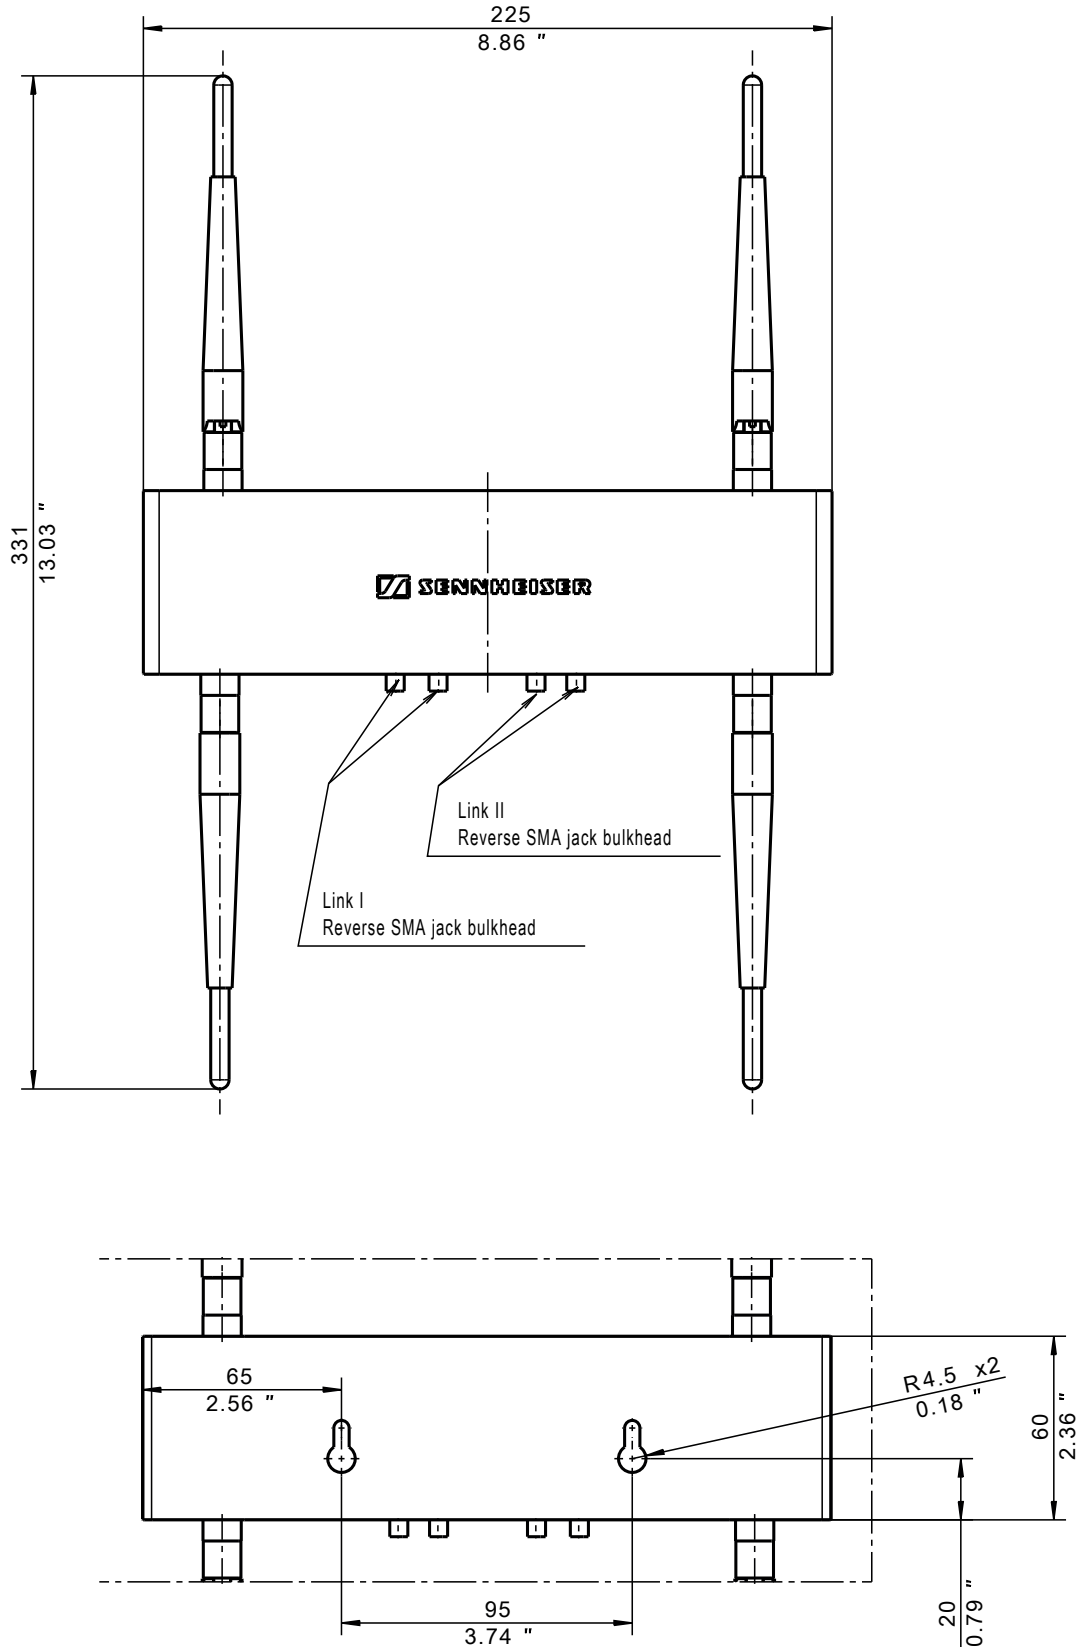

ARCHITECT'S SPECIFICATION

The wallmount antenna, consisting of four white rod antennas tuned to the 1.9 GHz frequency range and a rugged metal housing, shall be designed for unobtrusive antenna wall or tripod mount applications. The metal housing shall have two holes for attaching the rod antennas to the top and shall provide a 3/8" internal thread at the bottom for tripod attachment as well as two 9 mm (0.35") mounting holes at the rear for wall attachment. Integrated R-SMA sockets on the bottom side allow for a direct connection of the antenna cables, thus minimizing installation effort.

The dimensions (W x D x H) shall be 225 x 53 x 60 mm (8.86" x 2.09" x 2.36"). Weight shall be 669 grams (23.6 oz). The color of the wallmount antenna shall be white.

The wallmount antenna shall be the Sennheiser AMW 4.

Suitable antenna cables in different lengths shall be available as accessories.

DELIVERY INCLUDES

- metal housing
- 4 antennas
- mounting instructions

PRODUCT VARIANTS

AWM 4 Art. No. 507358

ACCESSORIES

CL 1 PP	Antenna cable 1 m	Art. No. 507425
CL 5 PP	Antenna cable 5 m	Art. No. 507426
CL 10 PP	Antenna cable 10 m	Art. No. 507427
CL 20 PP	Antenna cable 20 m	Art. No. 507428

SpeechLine Digital Wireless AWM 4 - Wallmount antenna

DIMENSIONS

SpeechLine Digital Wireless AWM 4 - Wallmount antenna

DIMENSIONS