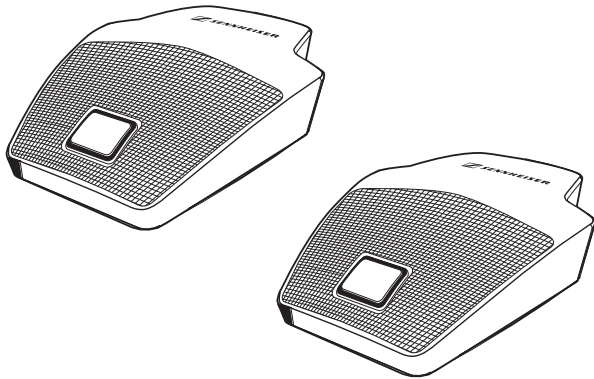

2 x MEB 114-S

SpeechLine Wired Connection Guide

- 1 ground
- 2 microphone +
- 3 microphone -

- logic in
- ⊥ ground
- △ logic out

Sennheiser TeamConnect

Sennheiser electronic GmbH & Co. KG

Am Labor 1, 30900 Wedemark, Germany
www.sennheiser.com