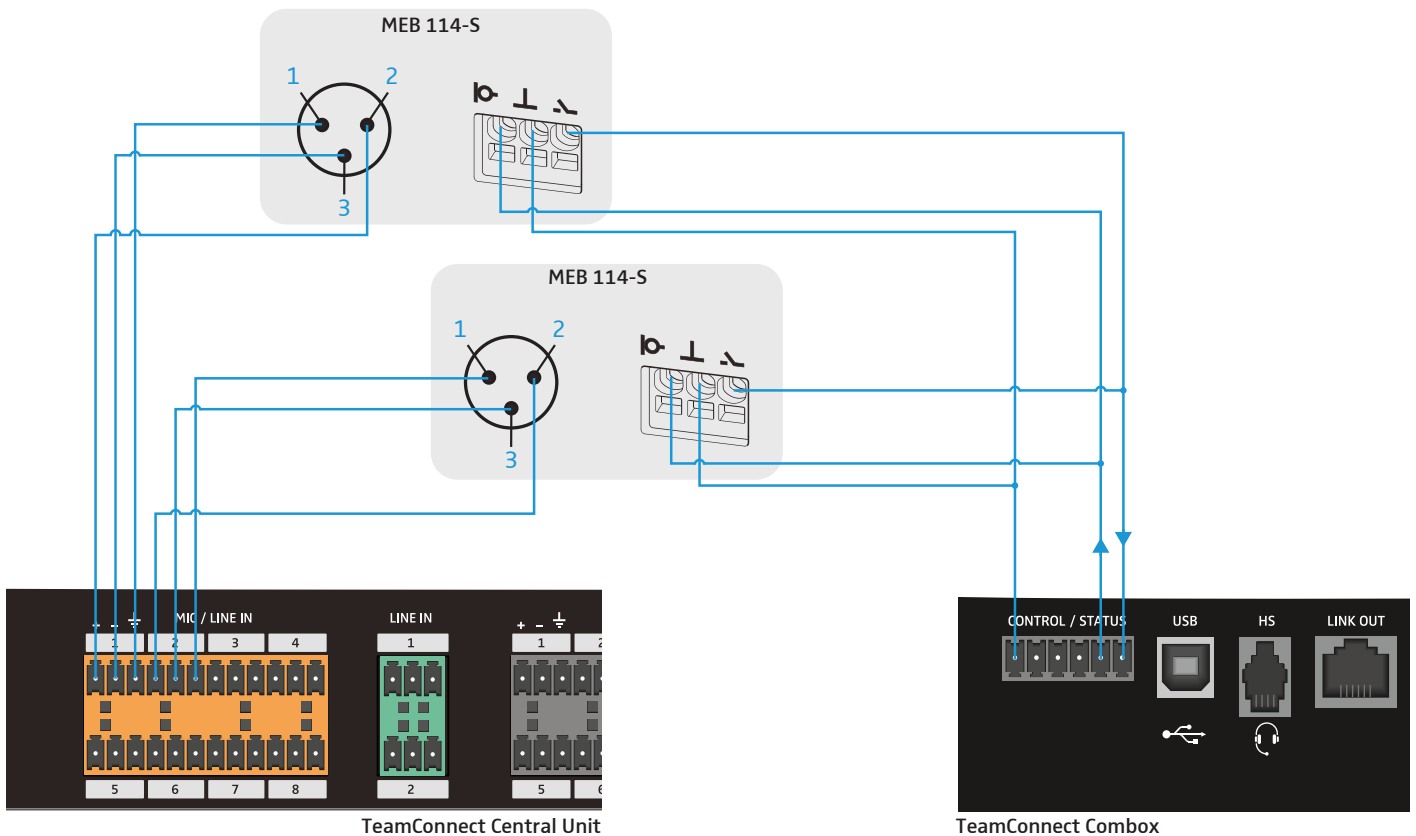

2 x MEB 114-S

SpeechLine Wired Connection Guide

- 1 ground
- 2 microphone +
- 3 microphone -

- logic in
- ⊥ ground
- △ logic out

Sennheiser TeamConnect

Sennheiser electronic GmbH & Co. KG

Am Labor 1, 30900 Wedemark, Germany
www.sennheiser.com

TI 1021 v1.0