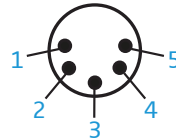

MAS 1 | MEB 102-L (104-L)

SpeechLine Wired Connection Guide

MAS 1

MEB 102-L

MEB 104-L

- 1 ground
- 2 microphone +
- 3 microphone -
- 4 LED Ctrl (H -> green, L -> red)
- 5 LED Ctrl (H -> red)

Biamp Nexia / Tesira