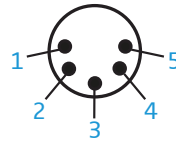

MAS 1 | MEB 102-L (104-L)

SpeechLine Wired Connection Guide

MAS 1

MEB 102-L

MEB 104-L

- 1 ground
- 2 microphone +
- 3 microphone -
- 4 LED Ctrl (H -> green, L -> red)
- 5 LED Ctrl (H -> red)

Biamp Nexia / Tesira