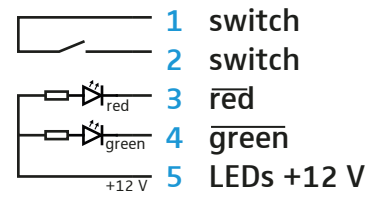

MAS 1 | MEB 102-L (104-L)

SpeechLine Wired Connection Guide

MAS 1

MEB 102-L

MEB 104-L

- 1 ground
- 2 microphone +
- 3 microphone -
- 4 LED Ctrl (H -> green, L -> red)
- 5 LED Ctrl (H -> red)

Biamp Nexia / Tesira