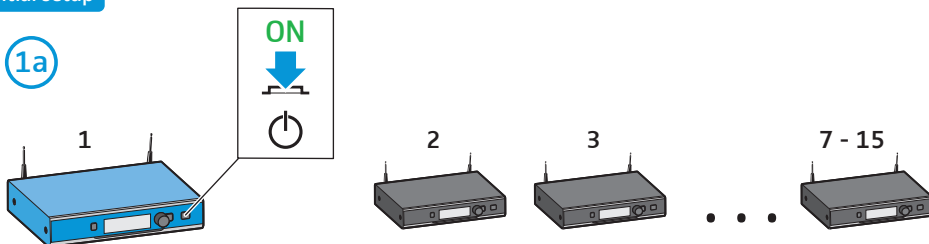

Initial setup

1a

≥ 10 s

1b

≥ 2 min

1c

Switching off individually

2a

Restarting

Initial Setup

1a - 1c

2b

Switching off centrally

3a

Restarting

3b