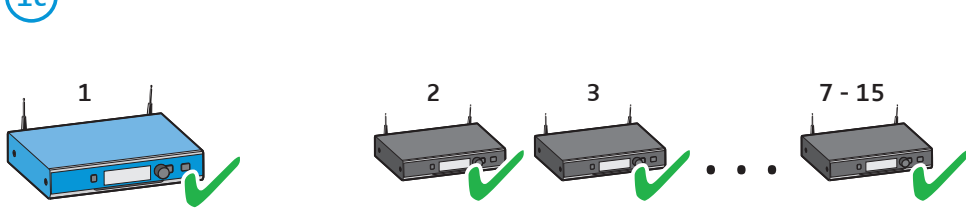

Initial setup

1a

⌚ ≥ 10 s

1b

⌚ ≥ 2 min

1c

Switching off individually

2a

Restarting

Initial Setup 1a - 1c

2b

Switching off centrally

3a

Restarting

3b