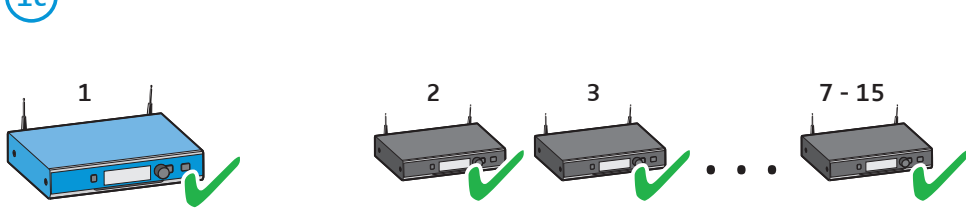

Initial setup

1a

≥ 10 s

1b

≥ 2 min

1c

Switching off individually

2a

Restarting

Initial Setup

1a - 1c

2b

Switching off centrally

3a

Restarting

3b