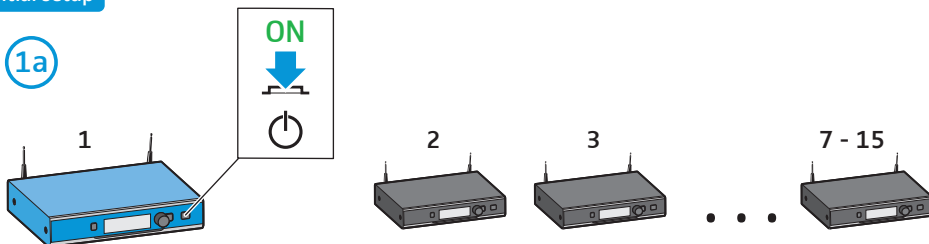

Initial setup

1a

⌚ ≥ 10 s

1b

⌚ ≥ 2 min

1c

Switching off individually

2a

Restarting

Initial Setup 1a - 1c

2b

Switching off centrally

3a

Restarting

3b