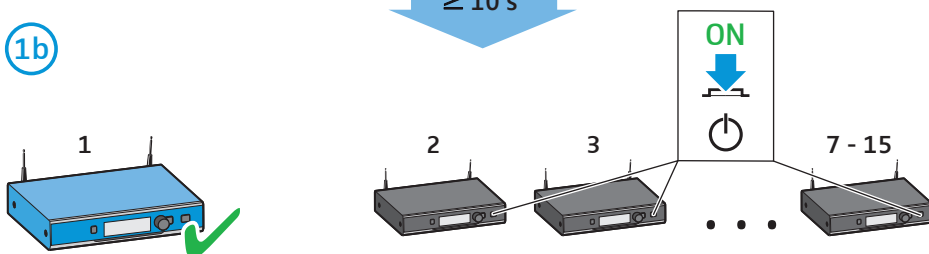

Initial setup

1a

⌚ ≥ 10 s

1b

⌚ ≥ 2 min

1c

Switching off individually

2a

Restarting

Initial Setup 1a - 1c

2b

Switching off centrally

3a

Restarting

3b