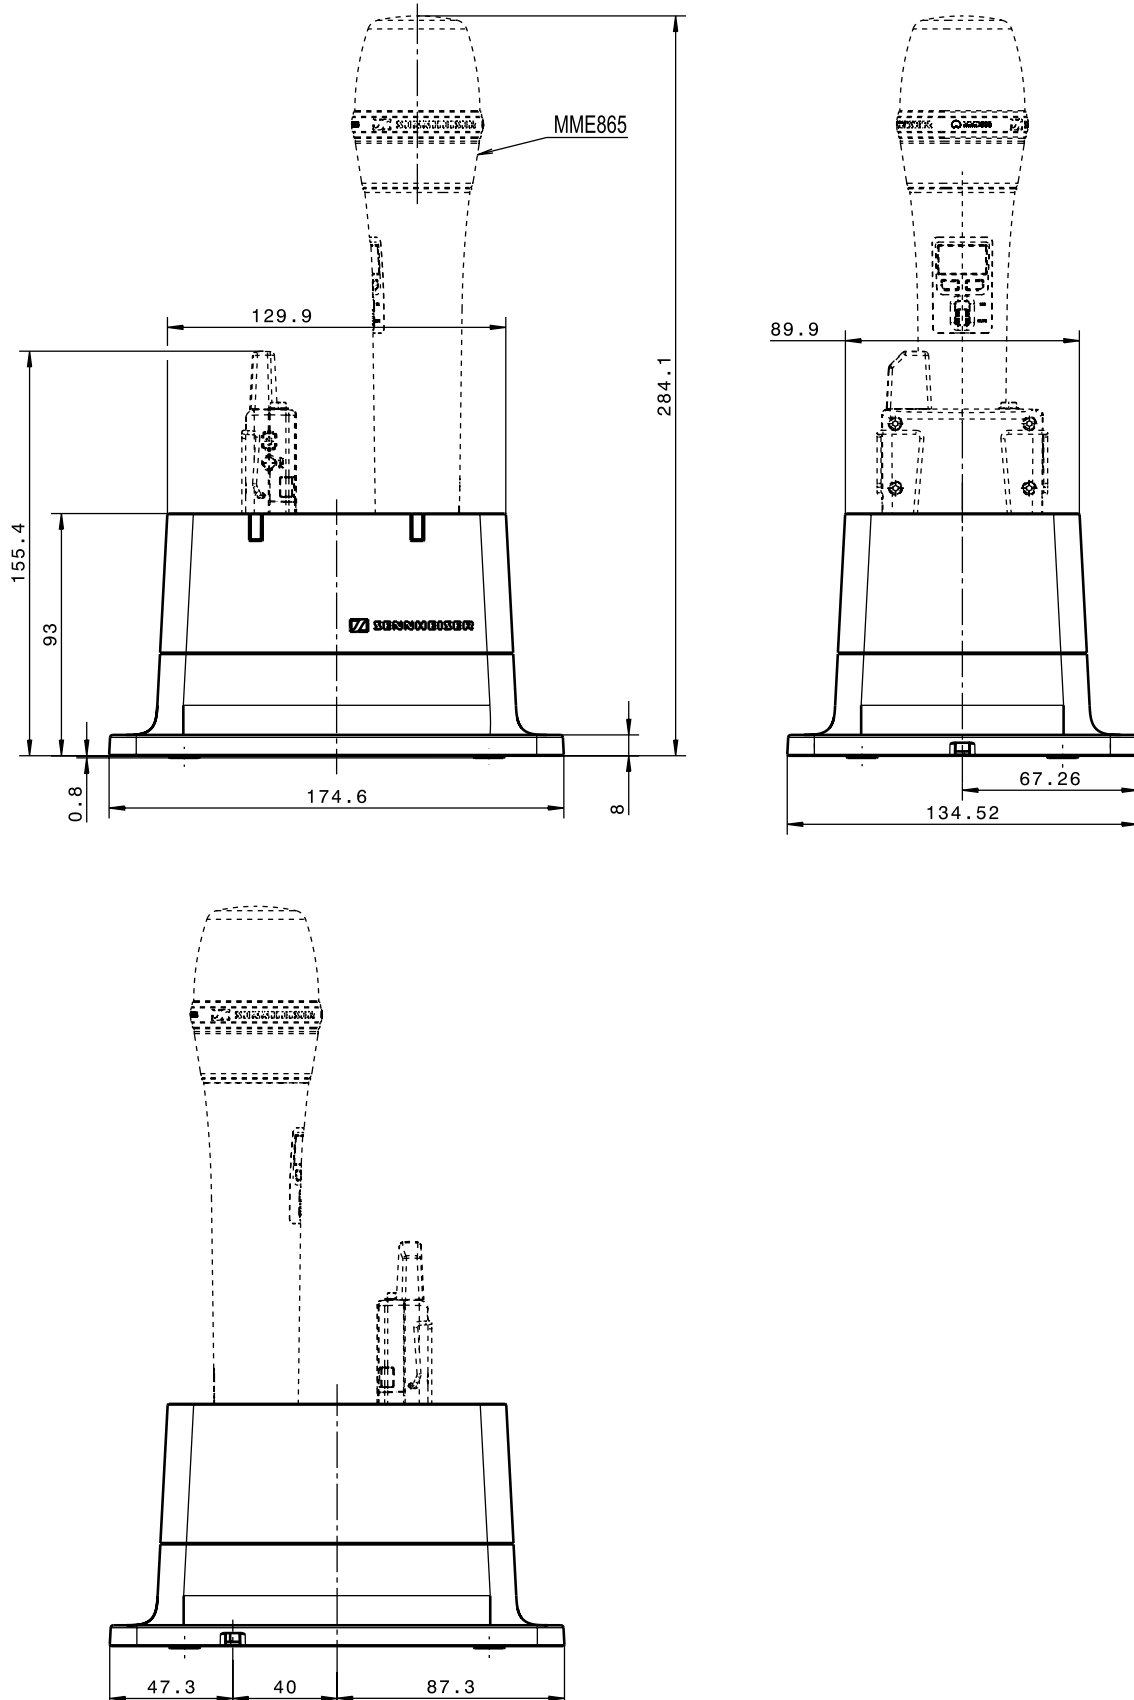

SpeechLine Digital Wireless CHG 2 - 2 bay charger

DIMENSIONS