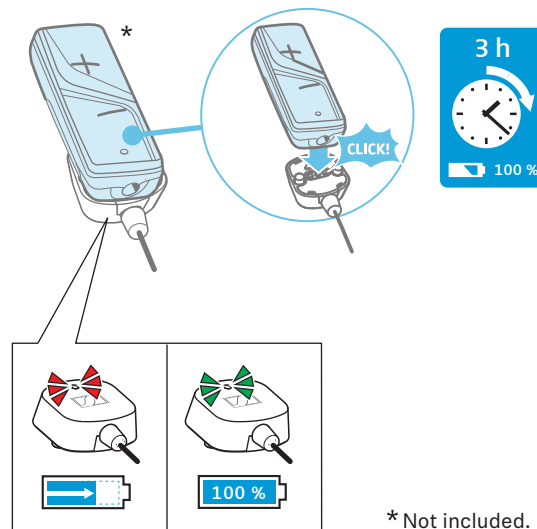

www.sennheiser.com/download

Sennheiser electronic GmbH & Co. KG
Am Labor 1, 30900 Wedemark, Germany
www.sennheiser.com

Printed in China, Publ. 01/18, 577419/A02